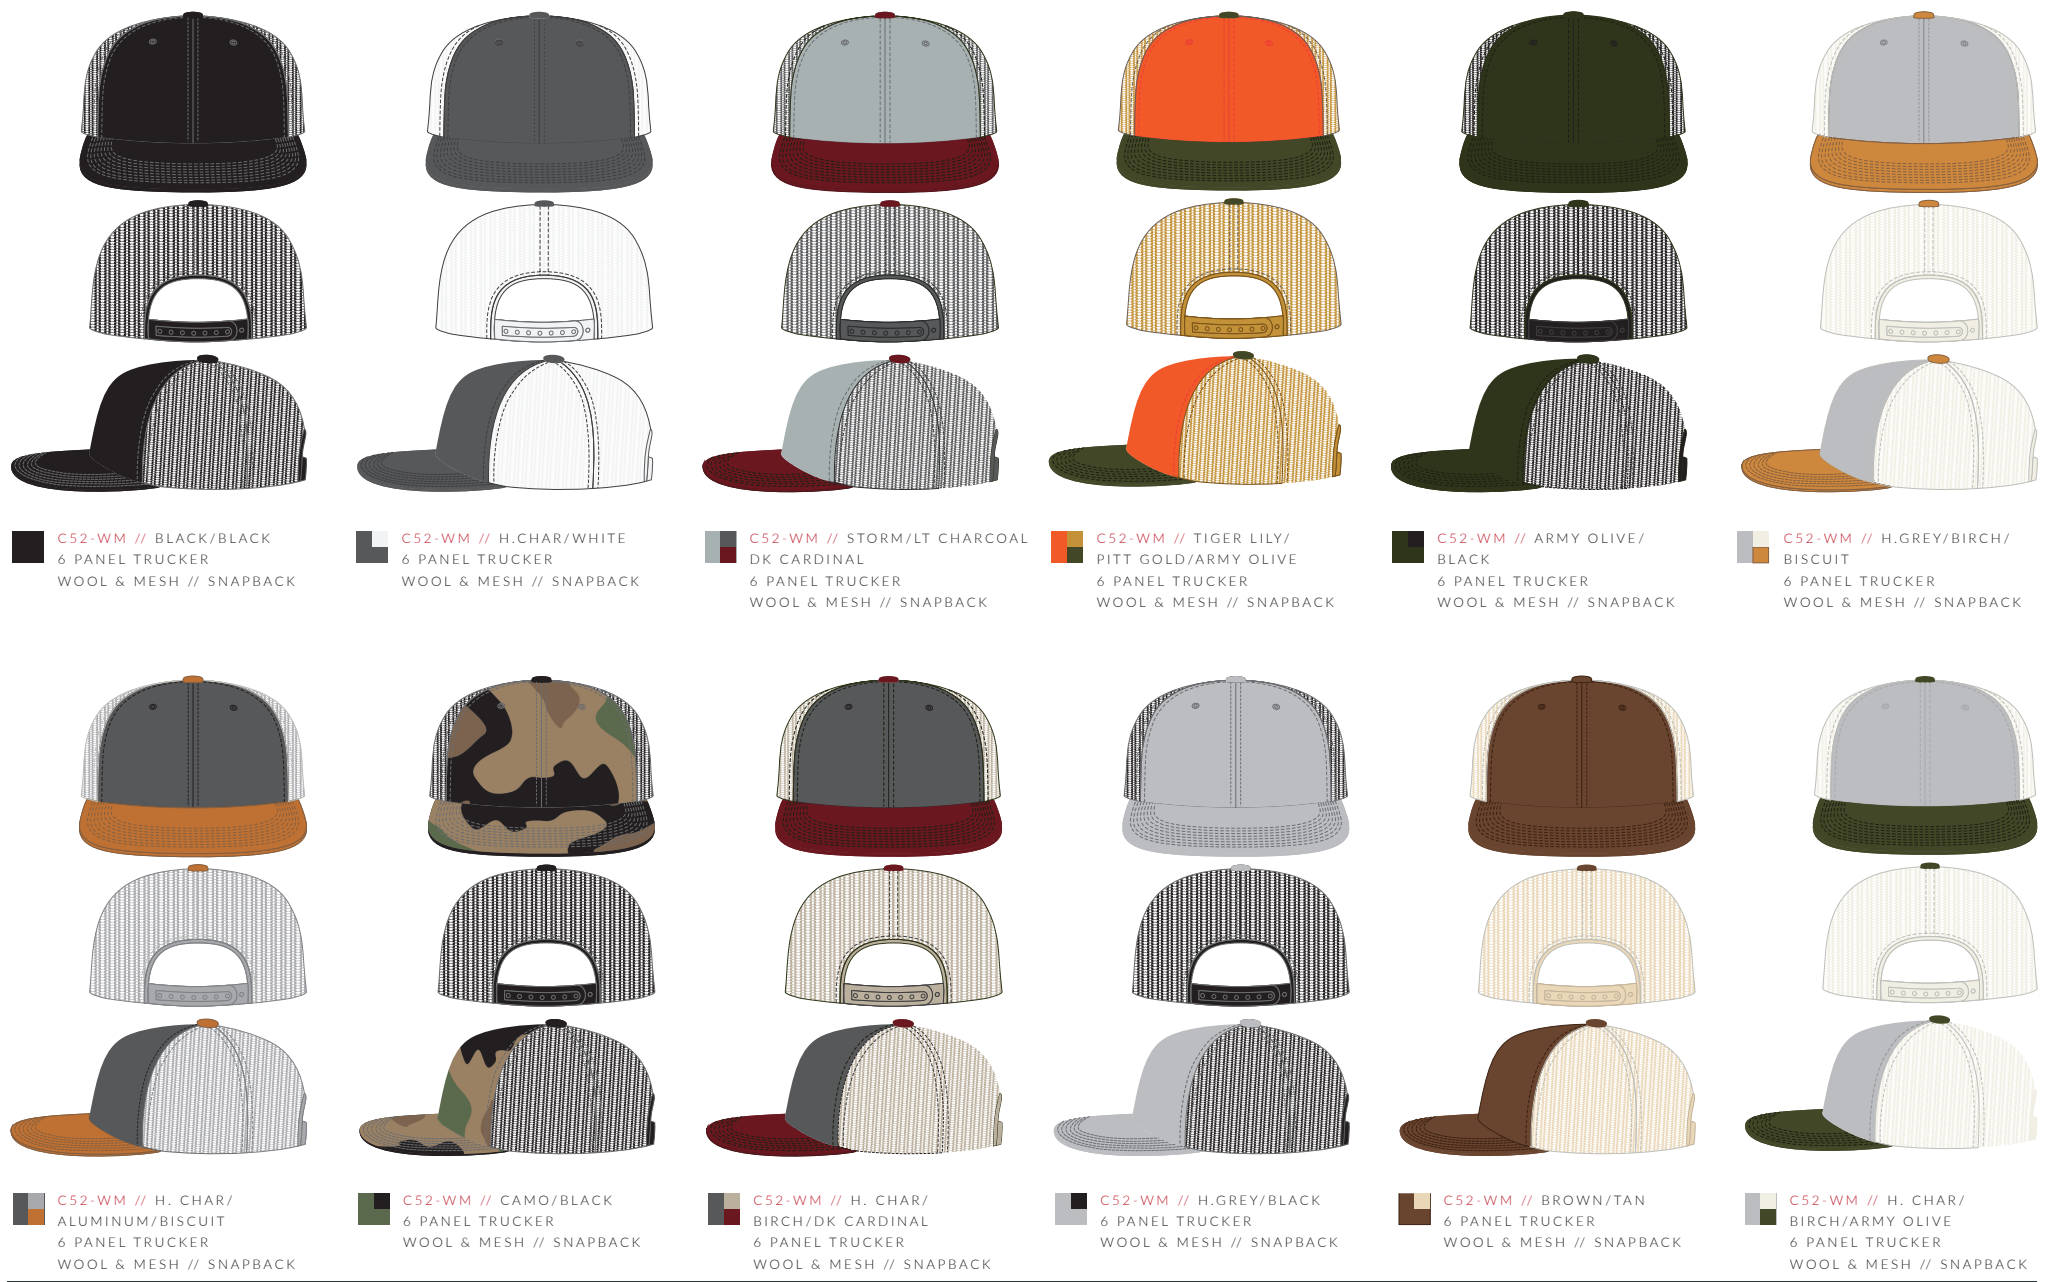

C52-WM // 6 PANEL TRUCKER - WOOL & MESH // SNAPBACK AVAILABLE COLORS