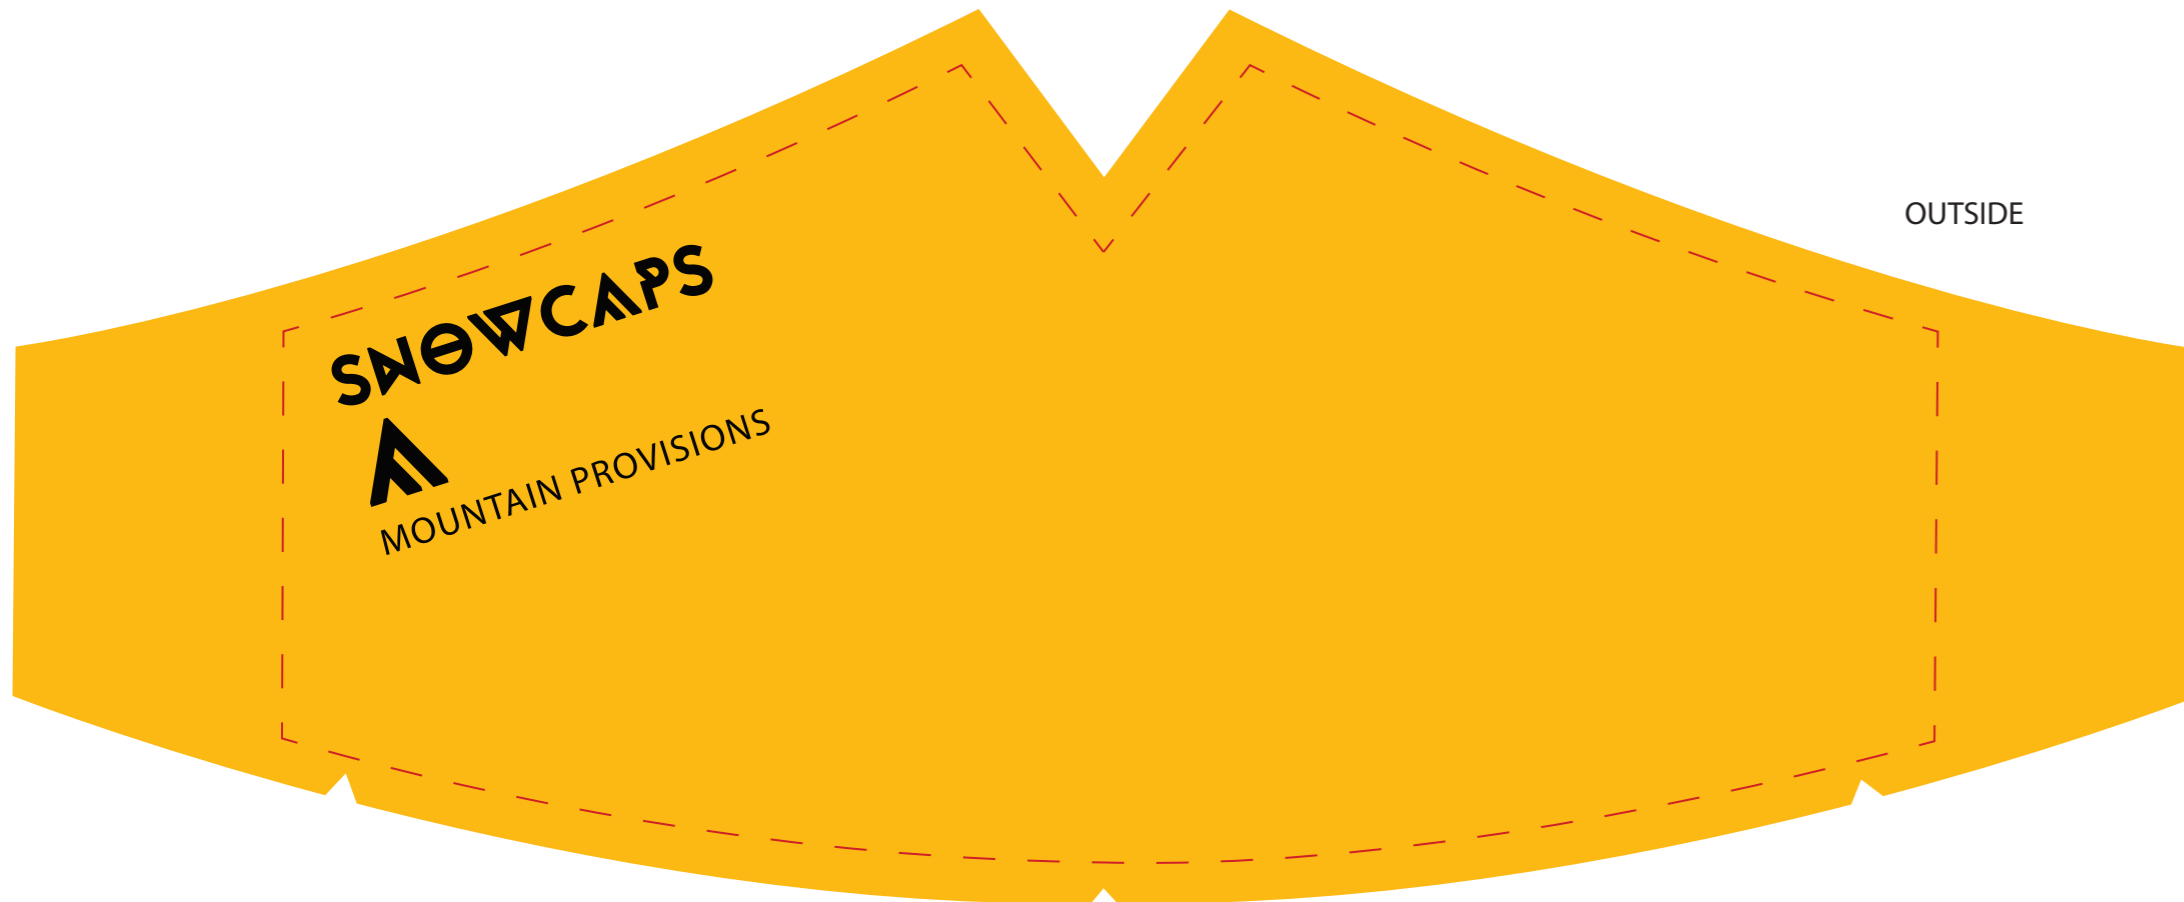

WHITE

CHARCOAL

VISIBLE

CUT LINE

TOP
BINDING

Bottom
BINDING

FULL PRINT SUBLIMATION

PRINT AREA