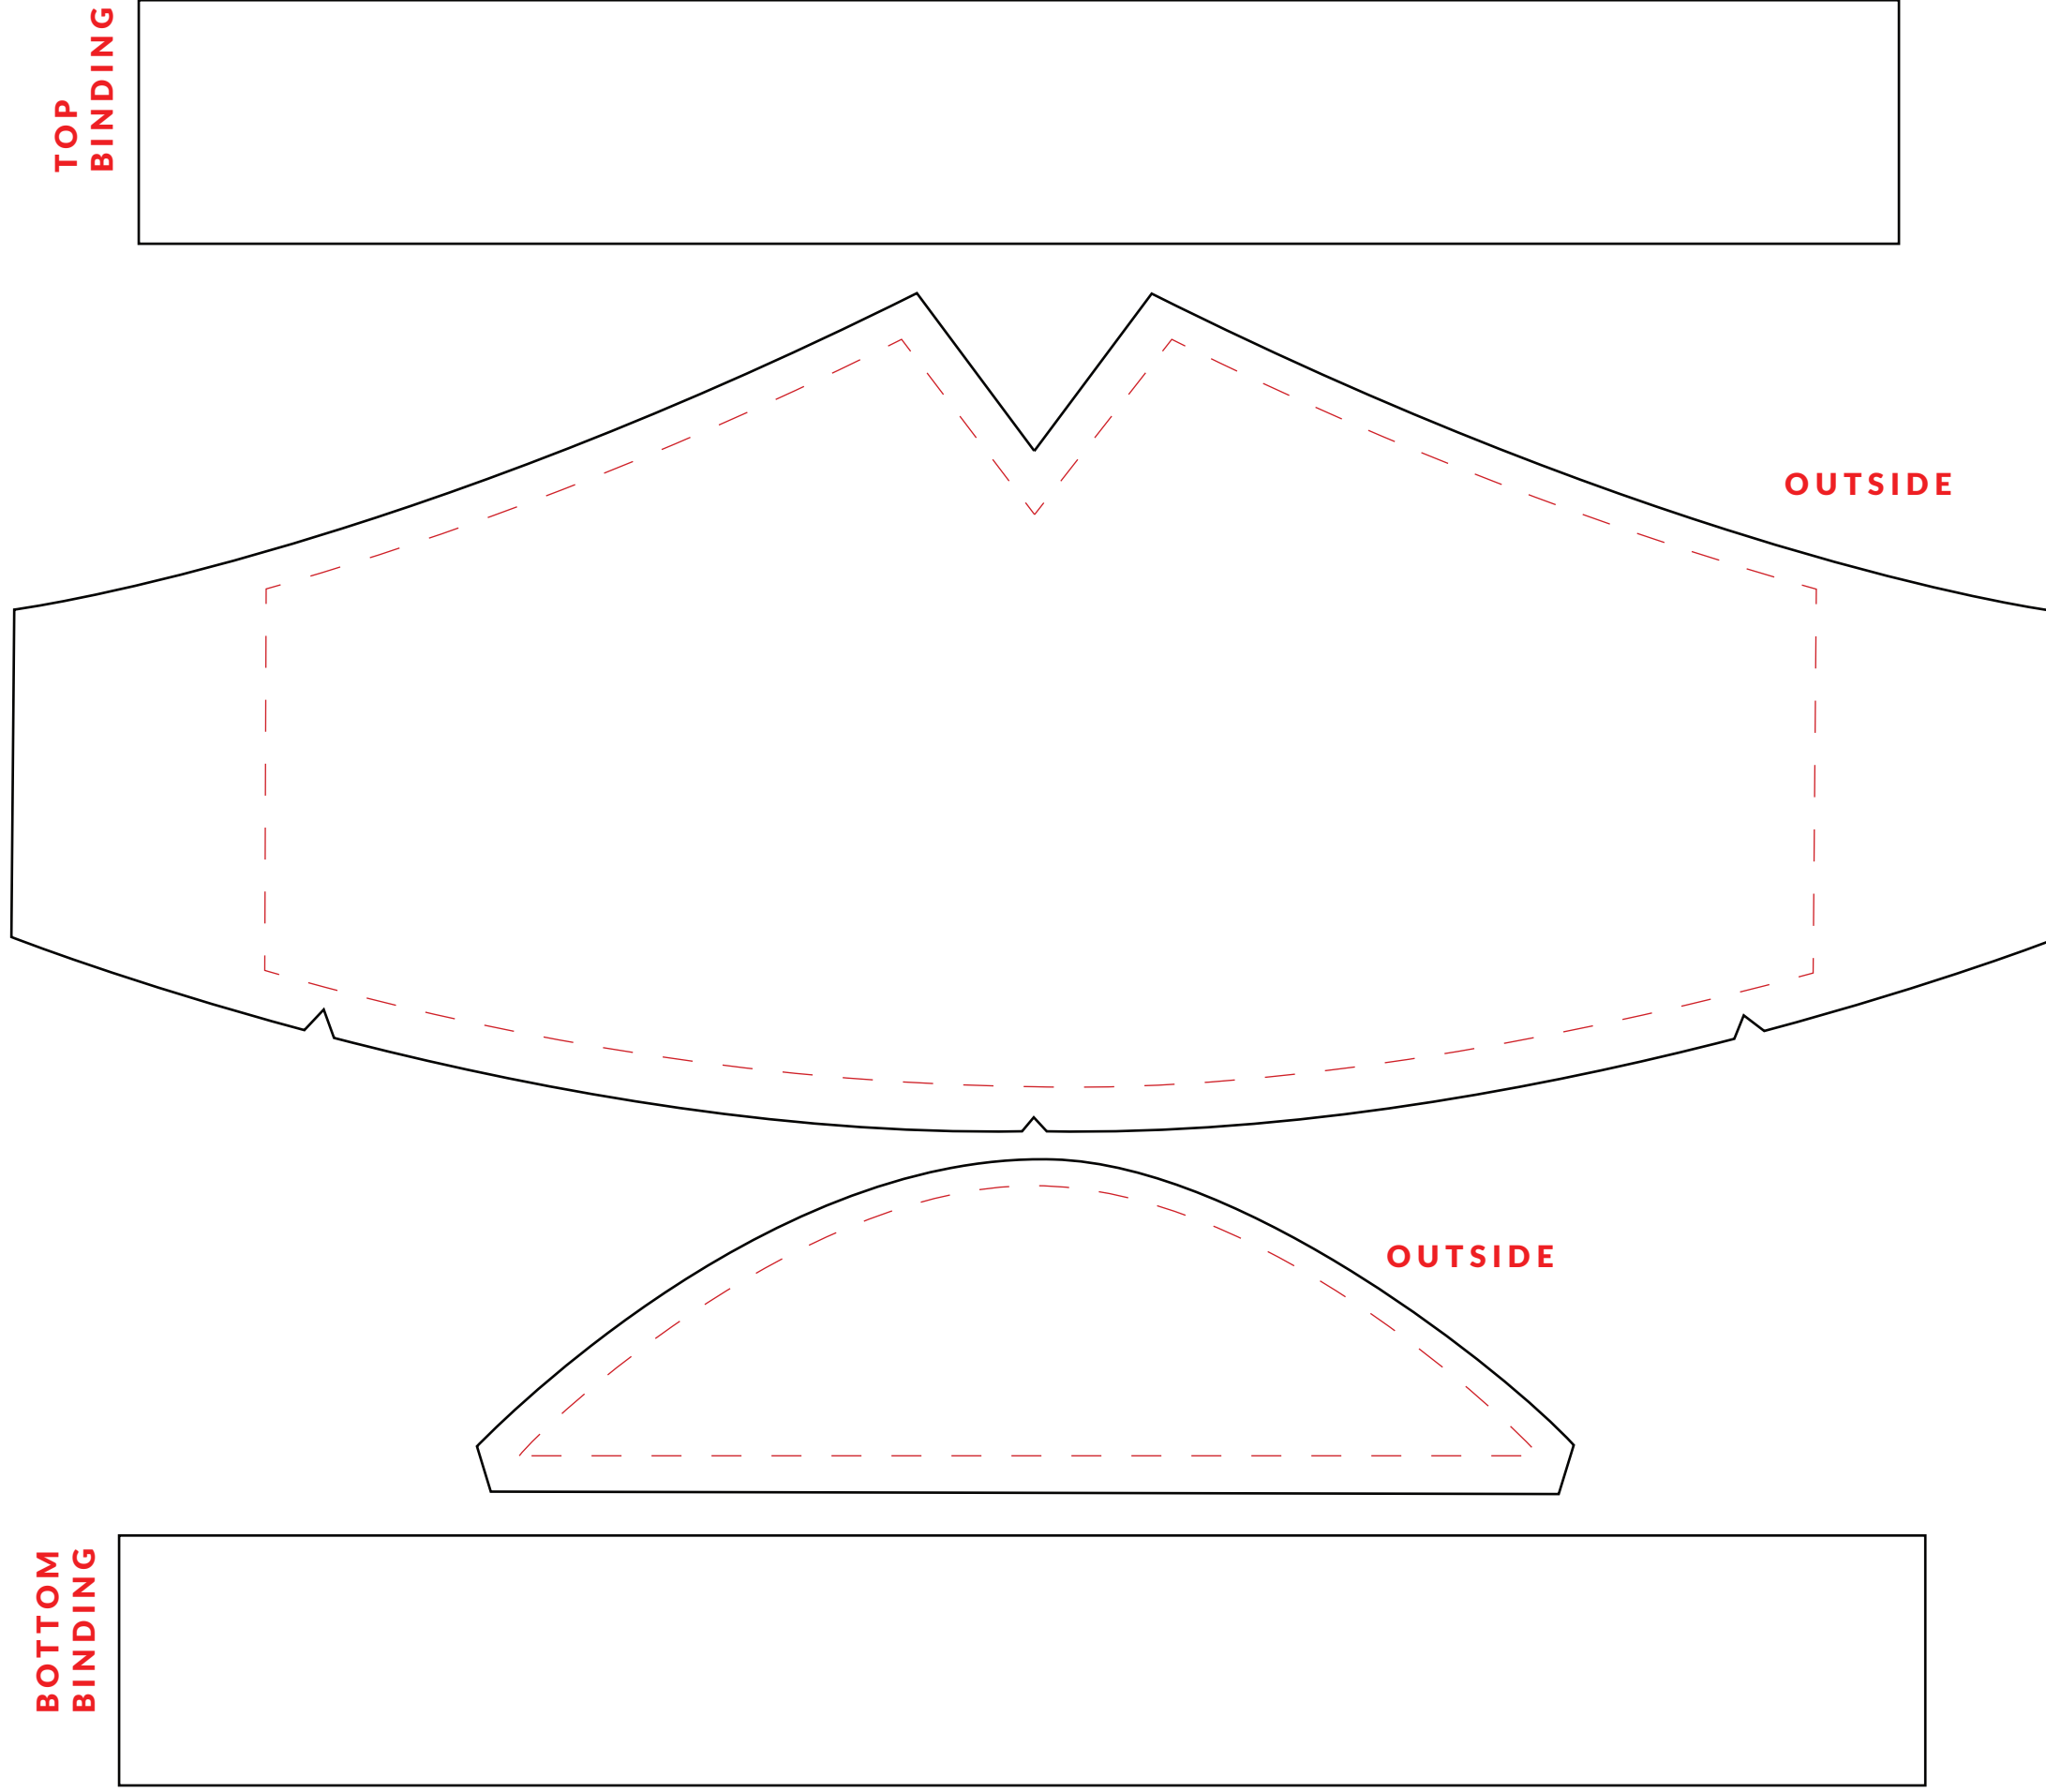

WHITE

CHARCOAL

FULL PRINT SUBLIMATION

PRINT AREA
11.5in X 10in
FILE TYPE - CMYK @350DPI

2-PLY FACEMASK WITH BINDING SM/MD
WITH POCKET - INSIDE WILL BE WHITE

**2-PLY FACEMASK WITH BINDING SIZE MD/LG
WITH POCKET - INSIDE WILL BE WHITE**