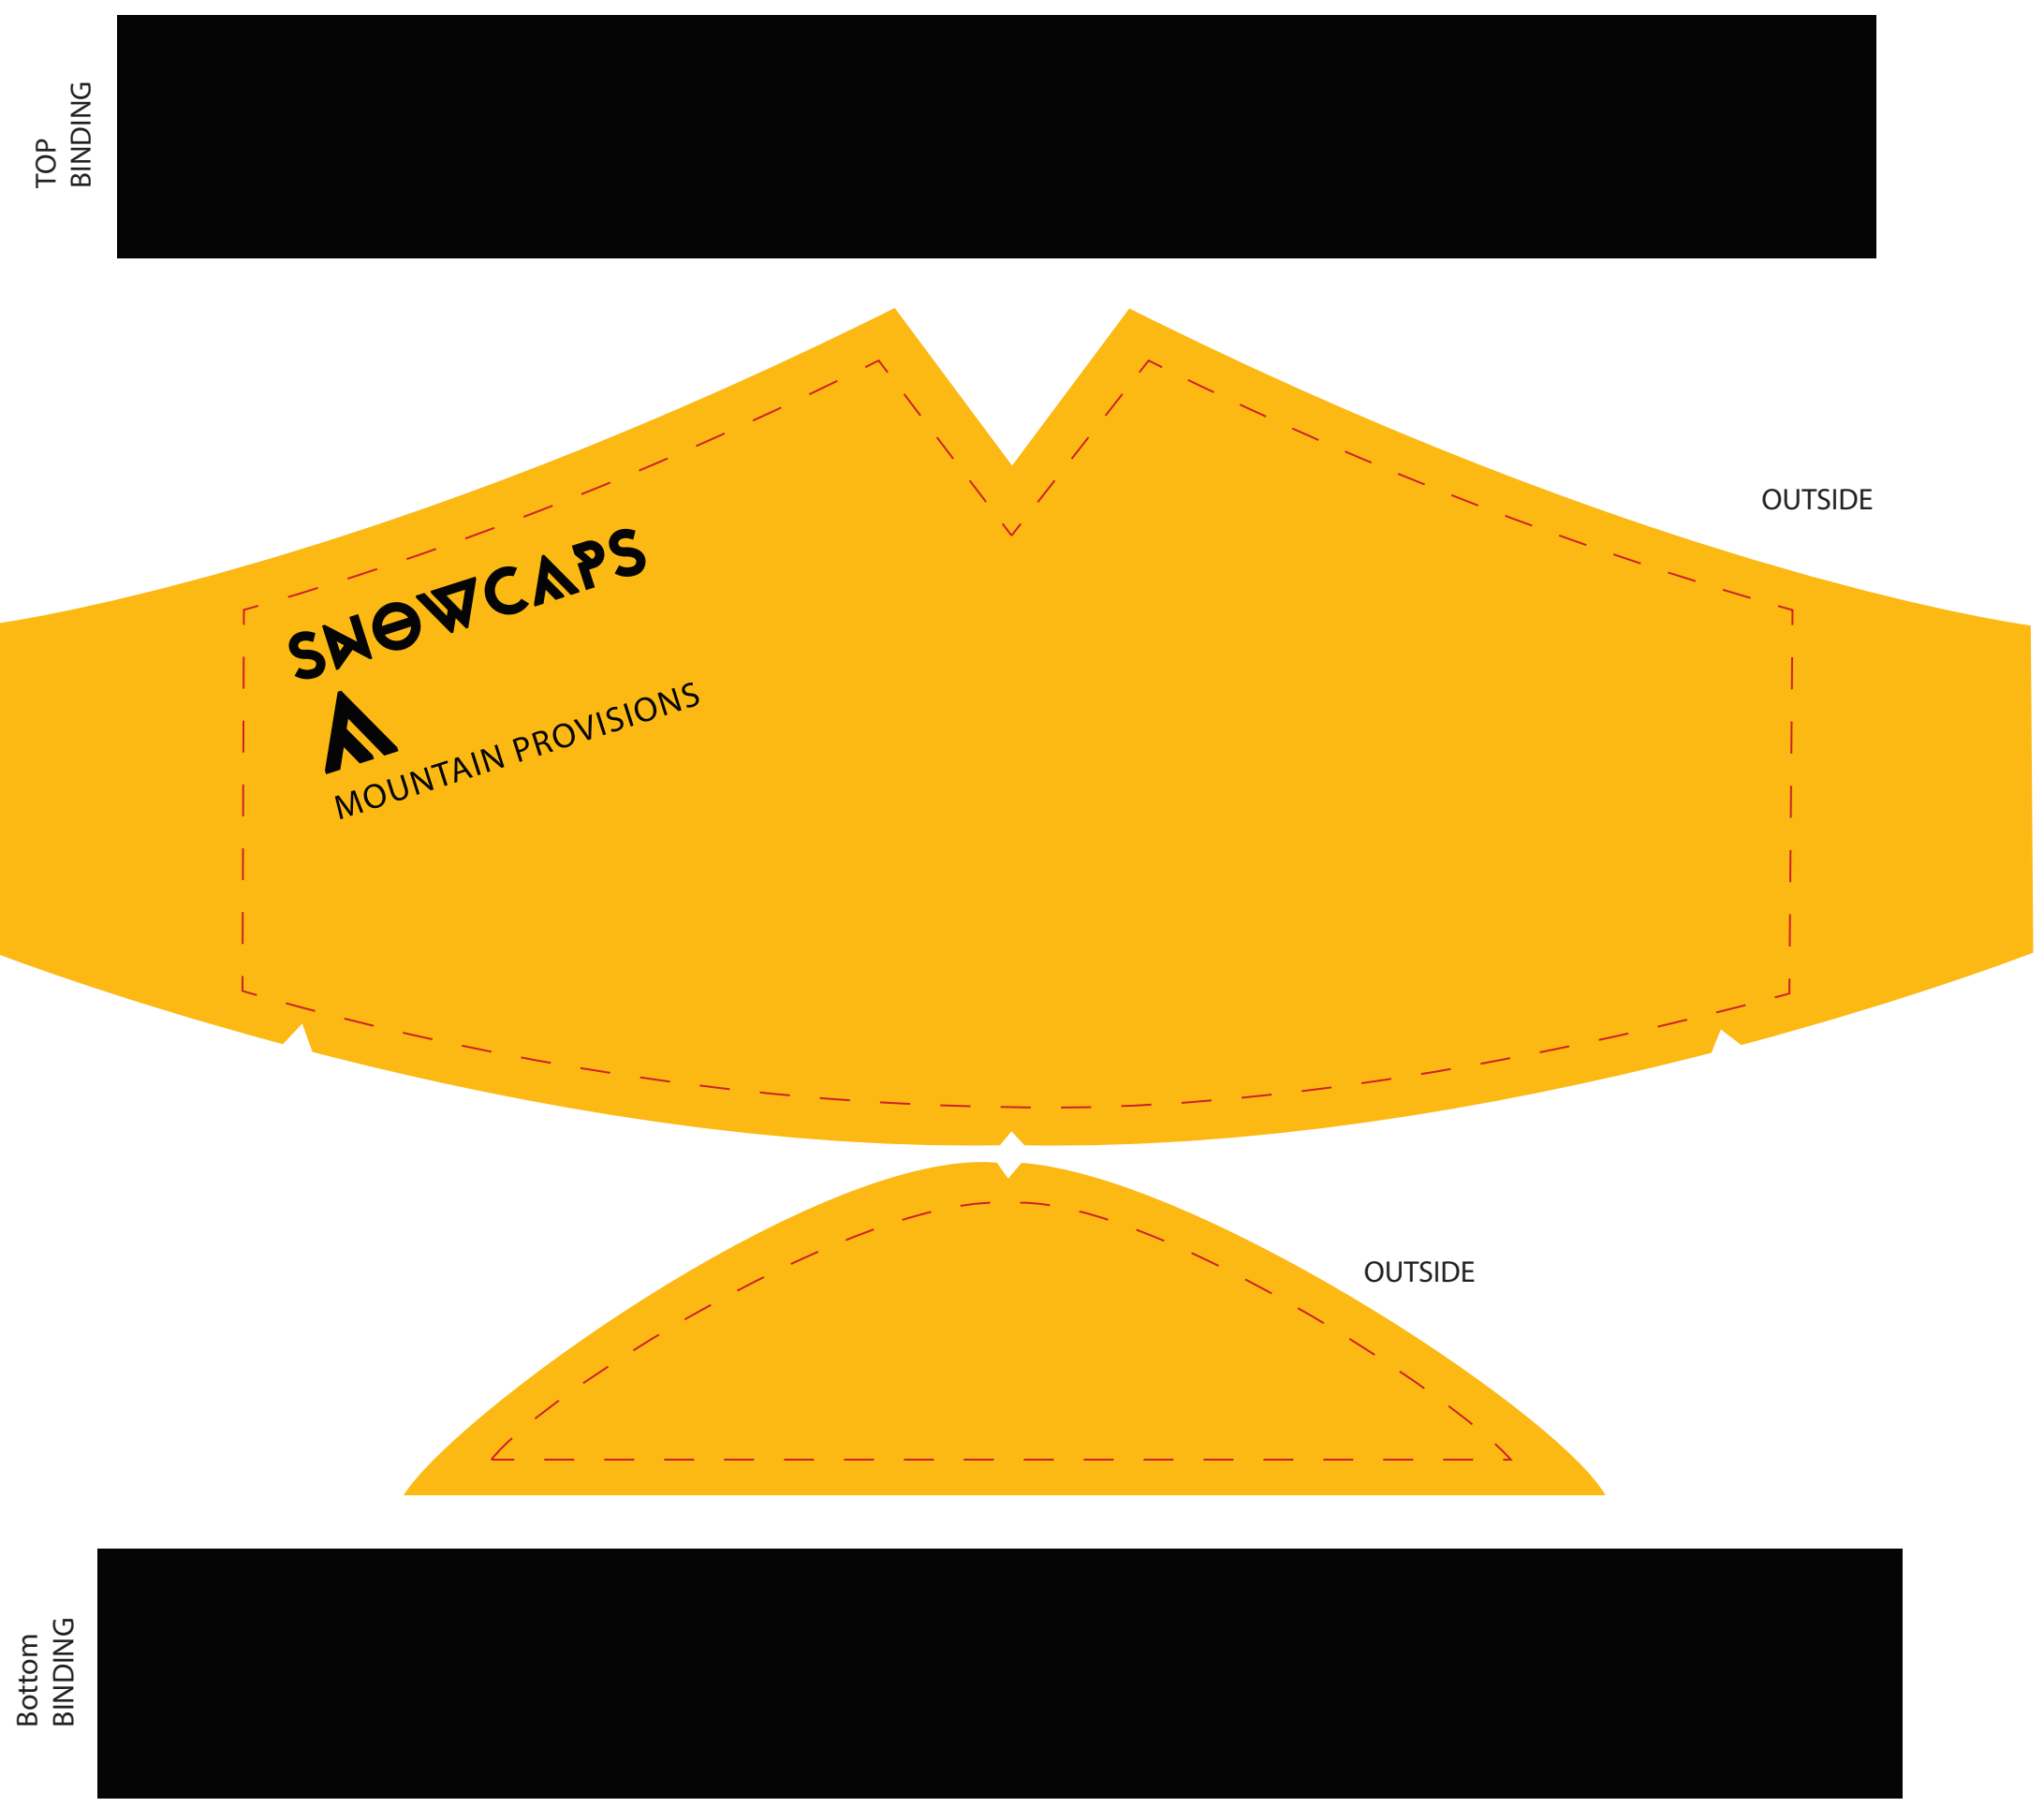

WHITE

CHARCOAL

FULL PRINT SUBLIMATION

PRINT AREA
11.5in X 10in
FILE TYPE - CMYK @350DPI

2-PLY FACEMASK WITH BINDING SM/MD
WITH POCKET - INSIDE WILL BE WHITE

**2-PLY FACEMASK WITH BINDING SIZE MD/LG
WITH POCKET - INSIDE WILL BE WHITE**