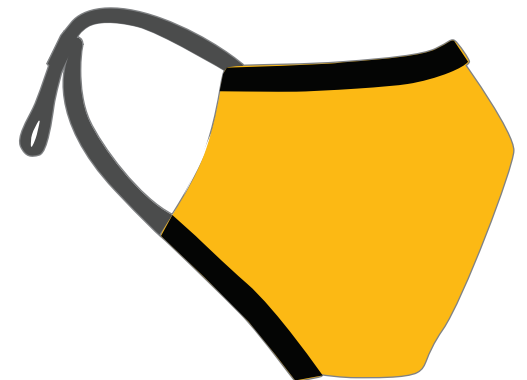

CAPTUER MASK

MASK

TRIM

EAR BAND

LOGO

SNOWCAPS

MOUNTAIN PROVISIONS

LOGO PLACEMENT