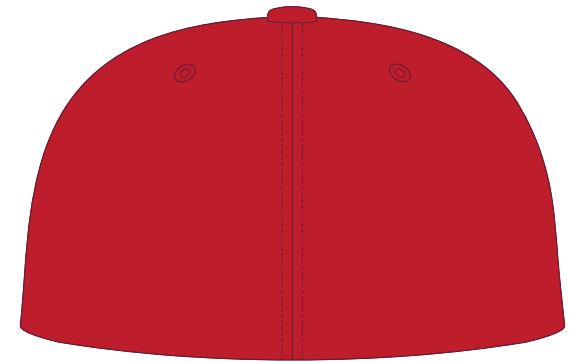

HEADWEAR STYLE:

AVAILABLE COLORS (PAGE 2)

- C85-FFT // RED
- PRE CURVED FLEX FIT
- FLEX TWILL // OSFA

NOTES:

- STANDARD EMBROIDERY
- 3D FOAM EMBROIDERY
- EMBROIDERED PATCH
- SUBLIMATED PATCH
- MERROWED EDGE
- FELT APPLIQUE
- TWILL APPLIQUE
- LEATHER APPLIQUE
- RUNNING STITCH
- TRIFOLD CLIP WOVEN LABEL
- WOVEN LABEL
- PVC PATCH (50PCS)
- SCREEN PRINTED PATCH (100PCS)

THREAD COLORS:

AVAILABLE THREAD COLORS (PAGE 3)

- BLACK
- WHITE
- RED
- METALLIC GOLD

DESIGNERS:

1. PICK YOUR HAT COLOR (PG.2)
2. SELECT YOUR EMBELISHMENT OPTIONS
3. SELECT YOUR THREAD EMBROIDERY/COLORS (PG. 3)
4. ADD YOUR LOGOS, GRAPHICS & SIZING (VECTOR IS BEST)

■ C85-FFT // ROYAL
PRE CURVED FLEX FIT
FLEX TWILL // OSFA

■ C85-FFT // RED
PRE CURVED FLEX FIT
FLEX TWILL // OSFA

This color chart is a representation of the embroidery thread colors we offer. The colors shown are as close to the actual thread colors as we can reproduce on a printed page. Actual thread colors may vary on finished caps. Please use the color names listed when specifying embroidery thread colors. **RED TEXT IS CLOSEST PANTONE MATCH**