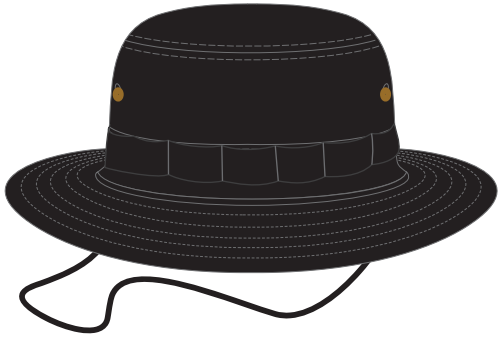

HEADWEAR STYLE:

AVAILABLE COLORS (PAGE 2)

 **C72-CT // CAMO - CUSTOM BOONIE HAT**
- COTTON TWILL

NOTES:

-  STANDARD EMBROIDERY
-  3D FOAM EMBROIDERY
-  EMBROIDERED PATCH
-  SUBLIMATED PATCH
-  MERROWED EDGE
-  FELT APPLIQUE
-  TWILL APPLIQUE
-  LEATHER APPLIQUE
-  RUNNING STITCH
-  TRIFOLD CLIP WOVEN LABEL
-  WOVEN LABEL
-  PVC PATCH (50PCS)
-  SCREEN PRINTED PATCH (100PCS)

THREAD COLORS:

AVAILABLE THREAD COLORS (PAGE 3)

-  BLACK
-  WHITE
-  RED
-  METALLIC GOLD

DESIGNERS:

1. PICK YOUR HAT COLOR (PG.2)
2. SELECT YOUR EMBELISHMENT OPTIONS
3. SELECT YOUR THREAD EMBROIDERY/COLORS (PG. 3)
4. ADD YOUR LOGOS, GRAPHICS & SIZING (VECTOR IS BEST)

C72-CT // CUSTOM BOONIE HAT - COTTON TWILL // AVAILABLE COLORS

C72-CT // BLACK - CUSTOM BOONIE HAT
- COTTON TWILL

C72-CT // WOLF GREY - CUSTOM BOONIE HAT
- COTTON TWILL

C72-CT // CAMO - CUSTOM BOONIE HAT
- COTTON TWILL

This color chart is a representation of the embroidery thread colors we offer. The colors shown are as close to the actual thread colors as we can reproduce on a printed page. Actual thread colors may vary on finished caps. Please use the color names listed when specifying embroidery thread colors. **RED TEXT IS CLOSEST PANTONE MATCH**