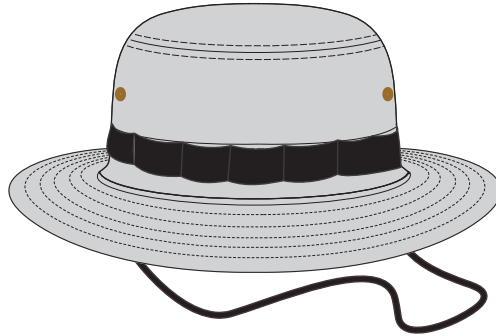

C72-CT // CUSTOM BOONIE HAT - COTTON TWILL // AVAILABLE COLORS

C72-CT // WOLF GREY - CUSTOM BOONIE HAT
- COTTON TWILL