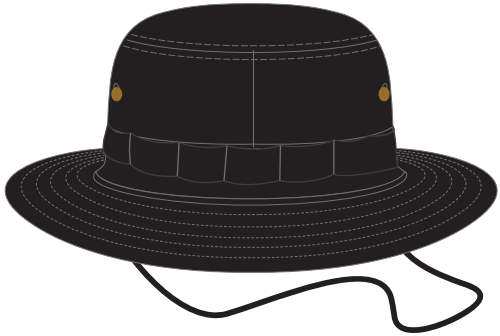

HEADWEAR STYLE:

AVAILABLE COLORS (PAGE 2)

 **C72-CT // CAMO - CUSTOM BOONIE HAT**
- COTTON TWILL

NOTES:

-  STANDARD EMBROIDERY
-  3D FOAM EMBROIDERY
-  EMBROIDERED PATCH
-  SUBLIMATED PATCH
-  MERROWED EDGE
-  FELT APPLIQUE
-  TWILL APPLIQUE
-  LEATHER APPLIQUE
-  RUNNING STITCH
-  TRIFOLD CLIP WOVEN LABEL
-  WOVEN LABEL
-  PVC PATCH (50PCS)
-  SCREEN PRINTED PATCH (100PCS)

THREAD COLORS:

AVAILABLE THREAD COLORS (PAGE 3)

-  BLACK
-  WHITE
-  RED
-  METALLIC GOLD

DESIGNERS:

1. PICK YOUR HAT COLOR (PG.2)
2. SELECT YOUR EMBELISHMENT OPTIONS
3. SELECT YOUR THREAD EMBROIDERY/COLORS (PG. 3)
4. ADD YOUR LOGOS, GRAPHICS & SIZING (VECTOR IS BEST)

C72-CT // CUSTOM BOONIE HAT - COTTON TWILL // AVAILABLE COLORS

C72-CT // BLACK - CUSTOM BOONIE HAT
- COTTON TWILL

C72-CT // WOLF GREY - CUSTOM BOONIE HAT
- COTTON TWILL

C72-CT // CAMO - CUSTOM BOONIE HAT
- COTTON TWILL

This color chart is a representation of the embroidery thread colors we offer. The colors shown are as close to the actual thread colors as we can reproduce on a printed page. Actual thread colors may vary on finished caps. Please use the color names listed when specifying embroidery thread colors. **RED TEXT IS CLOSEST PANTONE MATCH**