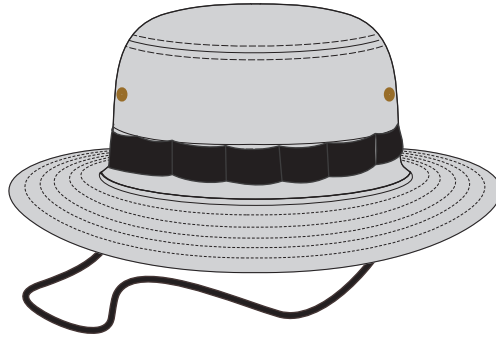

C72-CT // CUSTOM BOONIE HAT - COTTON TWILL // AVAILABLE COLORS

C72-CT // BLACK - CUSTOM BOONIE HAT
- COTTON TWILL

C72-CT // WOLF GREY - CUSTOM BOONIE HAT
- COTTON TWILL

C72-CT // CAMO - CUSTOM BOONIE HAT
- COTTON TWILL