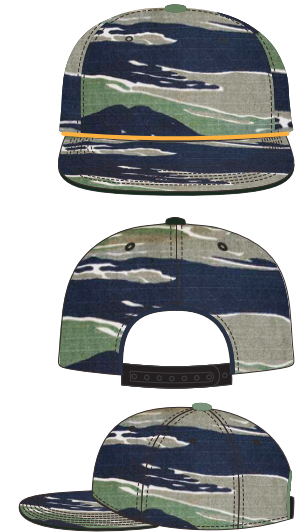

HEADWEAR STYLE:

AVAILABLE COLORS (PAGE 2)

C55-RS // MOSS GREEN/RED
PINCH FRONT - RIPSTOP
UNSTRUCTURED // SNAPBACK

NOTES:

- STANDARD EMBROIDERY
- 3D FOAM EMBROIDERY
- EMBROIDERED PATCH
- SUBLIMATED PATCH
- MERROWED EDGE
- FELT APPLIQUE
- TWILL APPLIQUE
- LEATHER APPLIQUE
- RUNNING STITCH
- TRIFOLD CLIP WOVEN LABEL
- WOVEN LABEL
- PVC PATCH (50PCS)
- SCREEN PRINTED PATCH (100PCS)

THREAD COLORS:

AVAILABLE THREAD COLORS (PAGE 3)

- BLACK
- WHITE
- RED
- METALLIC GOLD

DESIGNERS:

- PICK YOUR HAT COLOR (PG.2)
- SELECT YOUR EMBELISHMENT OPTIONS
- SELECT YOUR THREAD EMBROIDERY/COLORS (PG. 3)
- ADD YOUR LOGOS, GRAPHICS & SIZING (VECTOR IS BEST)

C55-PC // PINCH FRONT UNSTRUCTURED - RIP STOP COTTON
// SNAPBACK AVAILABLE COLORS

C55-RS // BLACK/BLACK
PINCH FRONT - RIPSTOP
UNSTRUCTURED // SNAPBACK

C55-RS // TIGER CAMO/GOLD
PINCH FRONT - RIPSTOP
UNSTRUCTURED // SNAPBACK

C55-RS // MOSS GREEN/RED
PINCH FRONT - RIPSTOP
UNSTRUCTURED // SNAPBACK

C55-RS // DARK CARDINAL/KHAKI
PINCH FRONT - RIPSTOP
UNSTRUCTURED // SNAPBACK

This color chart is a representation of the embroidery thread colors we offer. The colors shown are as close to the actual thread colors as we can reproduce on a printed page. Actual thread colors may vary on finished caps. Please use the color names listed when specifying embroidery thread colors. **RED TEXT IS CLOSEST PANTONE MATCH**