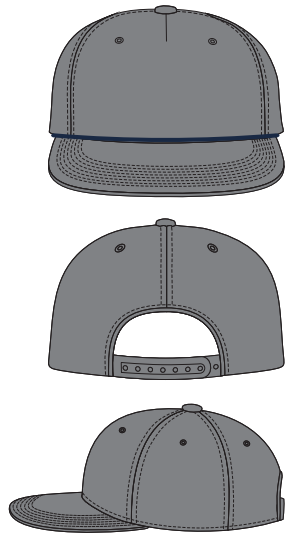

HEADWEAR STYLE:

AVAILABLE COLORS (PAGE 2)

C55-RS // MOSS GREEN/RED
PINCH FRONT - RIPSTOP
UNSTRUCTURED // SNAPBACK

NOTES:

- STANDARD EMBROIDERY
- 3D FOAM EMBROIDERY
- EMBROIDERED PATCH
- SUBLIMATED PATCH
- MERROWED EDGE
- FELT APPLIQUE
- TWILL APPLIQUE
- LEATHER APPLIQUE
- RUNNING STITCH
- TRIFOLD CLIP WOVEN LABEL
- WOVEN LABEL
- PVC PATCH (50PCS)
- SCREEN PRINTED PATCH (100PCS)

THREAD COLORS:

AVAILABLE THREAD COLORS (PAGE 3)

- BLACK
- WHITE
- RED
- METALLIC GOLD

DESIGNERS:

- PICK YOUR HAT COLOR (PG.2)
- SELECT YOUR EMBELISHMENT OPTIONS
- SELECT YOUR THREAD EMBROIDERY/COLORS (PG. 3)
- ADD YOUR LOGOS, GRAPHICS & SIZING (VECTOR IS BEST)

C55-PC // PINCH FRONT UNSTRUCTURED - RIP STOP COTTON
// SNAPBACK AVAILABLE COLORS

C55-RS // BLACK/BLACK
PINCH FRONT - RIPSTOP
UNSTRUCTURED // SNAPBACK

C55-RS // TIGER CAMO/GOLD
PINCH FRONT - RIPSTOP
UNSTRUCTURED // SNAPBACK