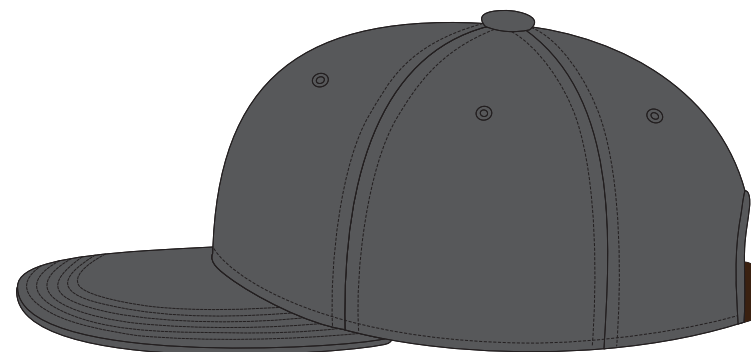

## HEADWEAR STYLE:

AVAILABLE COLORS (PAGE 2)

**C55-PC // STEEL GREY**  
PINCH FRONT - PREMIUM COTTON  
UNSTRUCTURED // STRAPBACK

## NOTES:

- STANDARD EMBROIDERY
- 3D FOAM EMBROIDERY
- EMBROIDERED PATCH
- SUBLIMATED PATCH
- MERROWED EDGE
- FELT APPLIQUE
- TWILL APPLIQUE
- LEATHER APPLIQUE
- RUNNING STITCH
- TRIFOLD CLIP WOVEN LABEL
- WOVEN LABEL
- PVC PATCH (50PCS)
- SCREEN PRINTED PATCH (100PCS)

## THREAD COLORS:

AVAILABLE THREAD COLORS (PAGE 3)

- BLACK
- WHITE
- RED
- METALLIC GOLD

DESIGNERS:

1. PICK YOUR HAT COLOR (PG.2)
2. SELECT YOUR EMBELISHMENT OPTIONS
3. SELECT YOUR THREAD EMBROIDERY/COLORS (PG. 3)
4. ADD YOUR LOGOS, GRAPHICS & SIZING (VECTOR IS BEST)