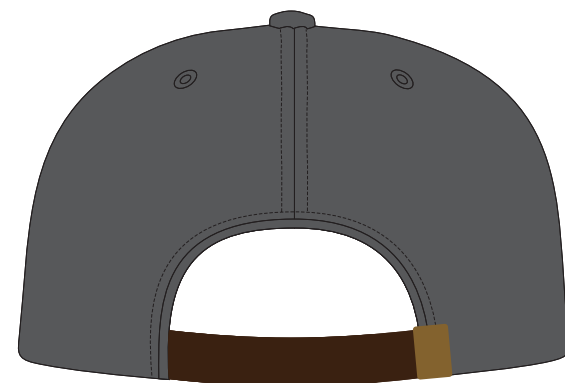

## HEADWEAR STYLE:

AVAILABLE COLORS (PAGE 2)

**C55-PC // STEEL GREY**  
PINCH FRONT - PREMIUM COTTON  
UNSTRUCTURED // STRAPBACK

## NOTES:

- STANDARD EMBROIDERY
- 3D FOAM EMBROIDERY
- EMBROIDERED PATCH
- SUBLIMATED PATCH
- MERROWED EDGE
- FELT APPLIQUE
- TWILL APPLIQUE
- LEATHER APPLIQUE
- RUNNING STITCH
- TRIFOLD CLIP WOVEN LABEL
- WOVEN LABEL
- PVC PATCH (50PCS)
- SCREEN PRINTED PATCH (100PCS)

## THREAD COLORS:

AVAILABLE THREAD COLORS (PAGE 3)

- BLACK
- WHITE
- RED
- METALLIC GOLD

DESIGNERS:

1. PICK YOUR HAT COLOR (PG.2)
2. SELECT YOUR EMBELISHMENT OPTIONS
3. SELECT YOUR THREAD EMBROIDERY/COLORS (PG. 3)
4. ADD YOUR LOGOS, GRAPHICS & SIZING (VECTOR IS BEST)