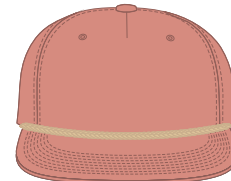

## THREAD COLORS:

AVAILABLE THREAD COLORS (PAGE 3)

-  BLACK
-  WHITE
-  RED
-  METALLIC GOLD

## DESIGNERS:

1. PICK YOUR HAT COLOR (PG.2)
2. SELECT YOUR EMBELISHMENT OPTIONS
3. SELECT YOUR THREAD EMBROIDERY/COLORS (PG. 3)
4. ADD YOUR LOGOS, GRAPHICS & SIZING (VECTOR IS BEST)

C55-N // PINCH FRONT GRANDPA STRUCTURE - NYLON // SNAPBACK AVAILABLE COLORS

 C55-N // BISCUIT / BLACK ROPE  
PINCH FRONT - NYLON  
GRANDPA STRUCTURED // SNAPBACK

 C55-N // NAVY / RED ROPE  
PINCH FRONT - NYLON  
GRANDPA STRUCTURED // SNAPBACK

 C55-N // BLACK / BLACK ROPE  
PINCH FRONT - NYLON  
GRANDPA STRUCTURED // SNAPBACK

 C55-N // RED / WHITE ROPE  
PINCH FRONT - NYLON  
GRANDPA STRUCTURED // SNAPBACK

 C55-N // LODEN / GOLD ROPE  
PINCH FRONT - NYLON  
GRANDPA STRUCTURED // SNAPBACK

 C55-N // WHITE / NAVY ROPE  
PINCH FRONT - NYLON  
GRANDPA STRUCTURED // SNAPBACK