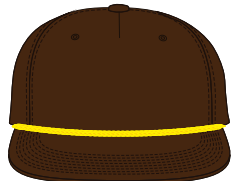

## THREAD COLORS:

AVAILABLE THREAD COLORS (PAGE 3)

-  BLACK
-  WHITE
-  RED
-  METALLIC GOLD

## DESIGNERS:

1. PICK YOUR HAT COLOR (PG.2)
2. SELECT YOUR EMBELISHMENT OPTIONS
3. SELECT YOUR THREAD EMBROIDERY/COLORS (PG. 3)
4. ADD YOUR LOGOS, GRAPHICS & SIZING (VECTOR IS BEST)

C55-N // PINCH FRONT GRANDPA STRUCTURE - NYLON // SNAPBACK AVAILABLE COLORS

 C55-N // BISCUIT / BLACK ROPE  
PINCH FRONT - NYLON  
GRANDPA STRUCTURED // SNAPBACK

 C55-N // NAVY / RED ROPE  
PINCH FRONT - NYLON  
GRANDPA STRUCTURED // SNAPBACK

 C55-N // BLACK / BLACK ROPE  
PINCH FRONT - NYLON  
GRANDPA STRUCTURED // SNAPBACK

 C55-N // RED / WHITE ROPE  
PINCH FRONT - NYLON  
GRANDPA STRUCTURED // SNAPBACK

 C55-N // LODEN / GOLD ROPE  
PINCH FRONT - NYLON  
GRANDPA STRUCTURED // SNAPBACK

 C55-N // WHITE / NAVY ROPE  
PINCH FRONT - NYLON  
GRANDPA STRUCTURED // SNAPBACK