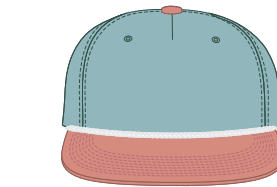

CSS-N // BLACK / LODEN / BISCUIT / RED ROPE
PINCH FRONT - NYLON
GRANDPA STRUCTURED // BLACK SNAPBACK