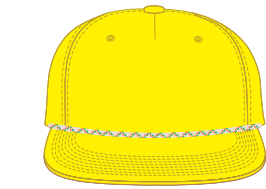

C55-N // BROWN / YELLOW ROPE
PINCH FRONT - NYLON
GRANDPA STRUCTURED // SNAPBACK