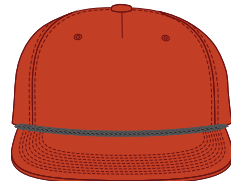

## THREAD COLORS:

AVAILABLE THREAD COLORS (PAGE 3)

-  BLACK
-  WHITE
-  RED
-  METALLIC GOLD

## DESIGNERS:

1. PICK YOUR HAT COLOR (PG.2)
2. SELECT YOUR EMBELISHMENT OPTIONS
3. SELECT YOUR THREAD EMBROIDERY/COLORS (PG. 3)
4. ADD YOUR LOGOS, GRAPHICS & SIZING (VECTOR IS BEST)

C55-N // PINCH FRONT GRANDPA STRUCTURE - NYLON // SNAPBACK AVAILABLE COLORS

 C55-N // BISCUIT / BLACK ROPE  
PINCH FRONT - NYLON  
GRANDPA STRUCTURED // SNAPBACK

 C55-N // NAVY / RED ROPE  
PINCH FRONT - NYLON  
GRANDPA STRUCTURED // SNAPBACK

 C55-N // BLACK / BLACK ROPE  
PINCH FRONT - NYLON  
GRANDPA STRUCTURED // SNAPBACK

 C55-N // RED / WHITE ROPE  
PINCH FRONT - NYLON  
GRANDPA STRUCTURED // SNAPBACK

 C55-N // LODEN / GOLD ROPE  
PINCH FRONT - NYLON  
GRANDPA STRUCTURED // SNAPBACK

 C55-N // WHITE / NAVY ROPE  
PINCH FRONT - NYLON  
GRANDPA STRUCTURED // SNAPBACK