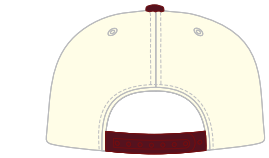

CSS-N // OFF WHITE / MAROON #20 / GOLD ROPE
PINCH FRONT - NYLON
GRANDPA STRUCTURED // SNAPBACK

CSS-N // OFF WHITE / SEA FOAM / MAROON ROPE
PINCH FRONT - NYLON
GRANDPA STRUCTURED // SEA FOAM SNAPBACK

CSS-N // SALMON / BLACK / GOLD ROPE
PINCH FRONT - NYLON
GRANDPA STRUCTURED // SNAPBACK

CSS-N // SEA FOAM / SALMON / WHITE ROPE
PINCH FRONT - NYLON
GRANDPA STRUCTURED // SEA FOAM SNAPBACK