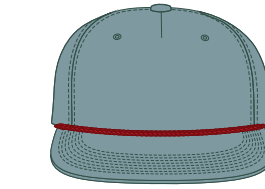

C55-IWC // BLUE GREY / RED ROPE
PINCH FRONT - IRREGULAR WALE CORD #05
GRANDPA STRUCTURED // SNAPBACK