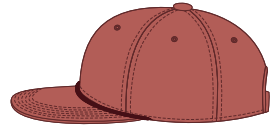

THREAD COLORS:

AVAILABLE THREAD COLORS (PAGE 3)

-  BLACK
-  WHITE
-  RED
-  METALLIC GOLD

DESIGNERS:

1. PICK YOUR HAT COLOR (PG.2)
2. SELECT YOUR EMBELISHMENT OPTIONS
3. SELECT YOUR THREAD EMBROIDERY/COLORS (PG. 3)
4. ADD YOUR LOGOS, GRAPHICS & SIZING (VECTOR IS BEST)

C55-IWC // PINCH FRONT GRANDPA STRUCTURE - IRREGULAR WALE CORDUROY // SNAPBACK AVAILABLE COLORS

C55-IWC // DIJON / BLACK ROPE
PINCH FRONT - IRREGULAR WALE CORD #04
GRANDPA STRUCTURED // SNAPBACK

C55-IWC // DARK NAVY / RED ROPE
PINCH FRONT - IRREGULAR WALE CORD #23
GRANDPA STRUCTURED // SNAPBACK

C55-IWC // BLACK / BLACK ROPE
PINCH FRONT - IRREGULAR WALE CORD #26
GRANDPA STRUCTURED // SNAPBACK

C55-IWC // RED / WHITE ROPE
PINCH FRONT - IRREGULAR WALE CORD #12
GRANDPA STRUCTURED // SNAPBACK

C55-IWC // MUTED GREEN / GOLD ROPE
PINCH FRONT - IRREGULAR WALE CORD #15
GRANDPA STRUCTURED // SNAPBACK

C55-IWC // WHITE / NAVY ROPE
PINCH FRONT - IRREGULAR WALE CORD #25
GRANDPA STRUCTURED // SNAPBACK

C55-IWC // CHARCOAL / BURGUNDY ROPE
PINCH FRONT - IRREGULAR WALE CORD #22
GRANDPA STRUCTURED // SNAPBACK