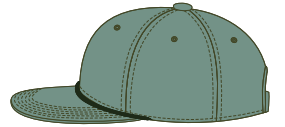

C55-ICO // GARNET / BURGUNDY ROPE
PINCH FRONT - IRREGULAR WALE CORD #07
GRANDPA STRUCTURED // SNAPBACK

C55-IWC // RUSTY / BLACK ROPE
PINCH FRONT - IRREGULAR WALE CORD #3
GRANDPA STRUCTURED // SNAPBACK

C55-ICO // CROCODILE / RED ROPE
PINCH FRONT - IRREGULAR WALE CORD #02
GRANDPA STRUCTURED // SNAPBACK

C55-IWC // BLUE GREY / RED ROPE
PINCH FRONT - IRREGULAR WALE CORD #05
GRANDPA STRUCTURED // SNAPBACK

C55-IWC // WASHED GREEN / MOSS ROPE
PINCH FRONT - IRREGULAR WALE CORD #6
GRANDPA STRUCTURED // SNAPBACK