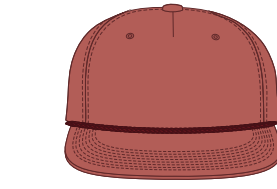

THREAD COLORS:

AVAILABLE THREAD COLORS (PAGE 3)

-  BLACK
-  WHITE
-  RED
-  METALLIC GOLD

DESIGNERS:

1. PICK YOUR HAT COLOR (PG.2)
2. SELECT YOUR EMBELISHMENT OPTIONS
3. SELECT YOUR THREAD EMBROIDERY/COLORS (PG. 3)
4. ADD YOUR LOGOS, GRAPHICS & SIZING (VECTOR IS BEST)

C55-IWC // PINCH FRONT GRANDPA STRUCTURE - IRREGULAR WALE CORDUROY // SNAPBACK AVAILABLE COLORS

C55-IWC // DIJON / BLACK ROPE
PINCH FRONT - IRREGULAR WALE CORD #04
GRANDPA STRUCTURED // SNAPBACK

C55-IWC // DARK NAVY / RED ROPE
PINCH FRONT - IRREGULAR WALE CORD #23
GRANDPA STRUCTURED // SNAPBACK

C55-IWC // BLACK / BLACK ROPE
PINCH FRONT - IRREGULAR WALE CORD #26
GRANDPA STRUCTURED // SNAPBACK

C55-IWC // RED / WHITE ROPE
PINCH FRONT - IRREGULAR WALE CORD #12
GRANDPA STRUCTURED // SNAPBACK

C55-IWC // MUTED GREEN / GOLD ROPE
PINCH FRONT - IRREGULAR WALE CORD #15
GRANDPA STRUCTURED // SNAPBACK

C55-IWC // WHITE / NAVY ROPE
PINCH FRONT - IRREGULAR WALE CORD #25
GRANDPA STRUCTURED // SNAPBACK

C55-IWC // CHARCOAL / BURGUNDY ROPE
PINCH FRONT - IRREGULAR WALE CORD #22
GRANDPA STRUCTURED // SNAPBACK