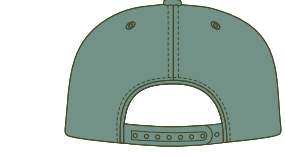

HEADWEAR STYLE:

AVAILABLE COLORS (PAGE 2)

 C55-IWC // NAVY / RED ROPE
PINCH FRONT - IRREGULAR WALE CORD
GRANDPA STRUCTURED // SNAPBACK

NOTES:

-  STANDARD EMBROIDERY
-  3D FOAM EMBROIDERY
-  EMBROIDERED PATCH
-  SUBLIMATED PATCH
-  MERROWED EDGE
-  FELT APPLIQUE
-  TWILL APPLIQUE
-  LEATHER APPLIQUE
-  RUNNING STITCH
-  TRIFOLD CLIP WOVEN LABEL
-  WOVEN LABEL
-  PVC PATCH (50PCS)
-  SCREEN PRINTED PATCH (100PCS)

C55-IWC // WHITE / NAVY ROPE
PINCH FRONT - IRREGULAR WALE CORD #25
GRANDPA STRUCTURED // SNAPBACK

C55-IWC // CHARCOAL / BURGUNDY ROPE
PINCH FRONT - IRREGULAR WALE CORD #22
GRANDPA STRUCTURED // SNAPBACK

C55-ICO // GARNET / BURGUNDY ROPE
PINCH FRONT - IRREGULAR WALE CORD #07
GRANDPA STRUCTURED // SNAPBACK

C55-IWC // RUSTY / BLACK ROPE
PINCH FRONT - IRREGULAR WALE CORD #3
GRANDPA STRUCTURED // SNAPBACK

C55-ICO // CROCODILE / RED ROPE
PINCH FRONT - IRREGULAR WALE CORD #02
GRANDPA STRUCTURED // SNAPBACK

C55-IWC // BLUE GREY / RED ROPE
PINCH FRONT - IRREGULAR WALE CORD #05
GRANDPA STRUCTURED // SNAPBACK

C55-IWC // WASHED GREEN / MOSS ROPE
PINCH FRONT - IRREGULAR WALE CORD #6
GRANDPA STRUCTURED // SNAPBACK