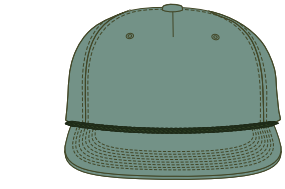

HEADWEAR STYLE:

AVAILABLE COLORS (PAGE 2)

 C55-IWC // NAVY / RED ROPE
PINCH FRONT - IRREGULAR WALE CORD
GRANDPA STRUCTURED // SNAPBACK

NOTES:

-  STANDARD EMBROIDERY
-  3D FOAM EMBROIDERY
-  EMBROIDERED PATCH
-  SUBLIMATED PATCH
-  MERROWED EDGE
-  FELT APPLIQUE
-  TWILL APPLIQUE
-  LEATHER APPLIQUE
-  RUNNING STITCH
-  TRIFOLD CLIP WOVEN LABEL
-  WOVEN LABEL
-  PVC PATCH (50PCS)
-  SCREEN PRINTED PATCH (100PCS)

C55-IWC // WHITE / NAVY ROPE
PINCH FRONT - IRREGULAR WALE CORD #25
GRANDPA STRUCTURED // SNAPBACK

C55-IWC // CHARCOAL / BURGUNDY ROPE
PINCH FRONT - IRREGULAR WALE CORD #22
GRANDPA STRUCTURED // SNAPBACK

C55-ICO // GARNET / BURGUNDY ROPE
PINCH FRONT - IRREGULAR WALE CORD #07
GRANDPA STRUCTURED // SNAPBACK

C55-IWC // RUSTY / BLACK ROPE
PINCH FRONT - IRREGULAR WALE CORD #3
GRANDPA STRUCTURED // SNAPBACK

C55-ICO // CROCODILE / RED ROPE
PINCH FRONT - IRREGULAR WALE CORD #02
GRANDPA STRUCTURED // SNAPBACK

C55-IWC // BLUE GREY / RED ROPE
PINCH FRONT - IRREGULAR WALE CORD #05
GRANDPA STRUCTURED // SNAPBACK

C55-IWC // WASHED GREEN / MOSS ROPE
PINCH FRONT - IRREGULAR WALE CORD #6
GRANDPA STRUCTURED // SNAPBACK