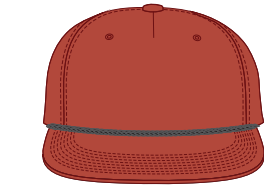

C55-IWC // RUSTY / BLACK ROPE
PINCH FRONT - IRREGULAR WALE CORD #3
GRANDPA STRUCTURED // SNAPBACK