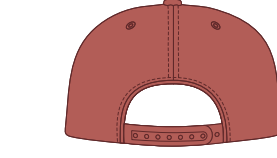

THREAD COLORS:

AVAILABLE THREAD COLORS (PAGE 3)

-  BLACK
-  WHITE
-  RED
-  METALLIC GOLD

DESIGNERS:

1. PICK YOUR HAT COLOR (PG.2)
2. SELECT YOUR EMBELISHMENT OPTIONS
3. SELECT YOUR THREAD EMBROIDERY/COLORS (PG. 3)
4. ADD YOUR LOGOS, GRAPHICS & SIZING (VECTOR IS BEST)

C55-IWC // PINCH FRONT GRANDPA STRUCTURE - IRREGULAR WALE CORDUROY // SNAPBACK AVAILABLE COLORS

C55-IWC // DIJON / BLACK ROPE
PINCH FRONT - IRREGULAR WALE CORD #04
GRANDPA STRUCTURED // SNAPBACK

C55-IWC // DARK NAVY / RED ROPE
PINCH FRONT - IRREGULAR WALE CORD #23
GRANDPA STRUCTURED // SNAPBACK

C55-IWC // BLACK / BLACK ROPE
PINCH FRONT - IRREGULAR WALE CORD #26
GRANDPA STRUCTURED // SNAPBACK

C55-IWC // RED / WHITE ROPE
PINCH FRONT - IRREGULAR WALE CORD #12
GRANDPA STRUCTURED // SNAPBACK

C55-IWC // MUTED GREEN / GOLD ROPE
PINCH FRONT - IRREGULAR WALE CORD #15
GRANDPA STRUCTURED // SNAPBACK

C55-IWC // WHITE / NAVY ROPE
PINCH FRONT - IRREGULAR WALE CORD #25
GRANDPA STRUCTURED // SNAPBACK

C55-IWC // CHARCOAL / BURGUNDY ROPE
PINCH FRONT - IRREGULAR WALE CORD #22
GRANDPA STRUCTURED // SNAPBACK