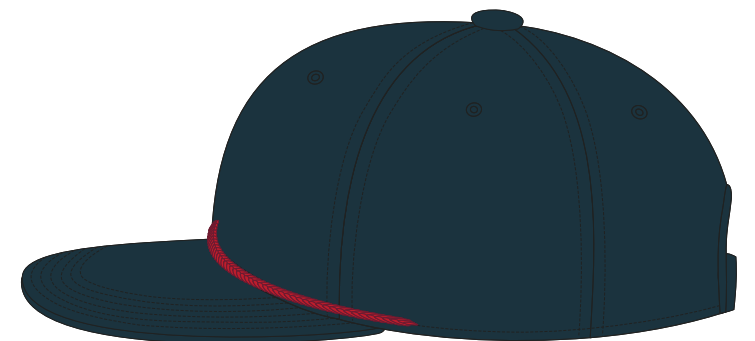

HEADWEAR STYLE:

AVAILABLE COLORS (PAGE 2)

 C55-IWC // NAVY / RED ROPE
PINCH FRONT - IRREGULAR WALE CORD
GRANDPA STRUCTURED // SNAPBACK

NOTES:

-  STANDARD EMBROIDERY
-  3D FOAM EMBROIDERY
-  EMBROIDERED PATCH
-  SUBLIMATED PATCH
-  MERROWED EDGE
-  FELT APPLIQUE
-  TWILL APPLIQUE
-  LEATHER APPLIQUE
-  RUNNING STITCH
-  TRIFOLD CLIP WOVEN LABEL
-  WOVEN LABEL
-  PVC PATCH (50PCS)
-  SCREEN PRINTED PATCH (100PCS)

THREAD COLORS:

AVAILABLE THREAD COLORS (PAGE 3)

-  BLACK
-  WHITE
-  RED
-  METALLIC GOLD

DESIGNERS:

1. PICK YOUR HAT COLOR (PG.2)
2. SELECT YOUR EMBELISHMENT OPTIONS
3. SELECT YOUR THREAD EMBROIDERY/COLORS (PG. 3)
4. ADD YOUR LOGOS, GRAPHICS & SIZING (VECTOR IS BEST)

C55-IWC // PINCH FRONT GRANDPA STRUCTURE - IRREGULAR WALE CORDUROY // SNAPBACK AVAILABLE COLORS

C55-IWC // DIJON / BLACK ROPE
PINCH FRONT - IRREGULAR WALE CORD #04
GRANDPA STRUCTURED // SNAPBACK

C55-IWC // DARK NAVY / RED ROPE
PINCH FRONT - IRREGULAR WALE CORD #23
GRANDPA STRUCTURED // SNAPBACK