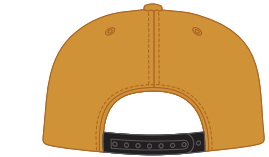

HEADWEAR STYLE:

AVAILABLE COLORS (PAGE 2)

 C55-IWC // NAVY / RED ROPE
PINCH FRONT - IRREGULAR WALE CORD
GRANDPA STRUCTURED // SNAPBACK

NOTES:

-  STANDARD EMBROIDERY
-  3D FOAM EMBROIDERY
-  EMBROIDERED PATCH
-  SUBLIMATED PATCH
-  MERROWED EDGE
-  FELT APPLIQUE
-  TWILL APPLIQUE
-  LEATHER APPLIQUE
-  RUNNING STITCH
-  TRIFOLD CLIP WOVEN LABEL
-  WOVEN LABEL
-  PVC PATCH (50PCS)
-  SCREEN PRINTED PATCH (100PCS)

THREAD COLORS:

AVAILABLE THREAD COLORS (PAGE 3)

-  BLACK
-  WHITE
-  RED
-  METALLIC GOLD

DESIGNERS:

1. PICK YOUR HAT COLOR (PG.2)
2. SELECT YOUR EMBELISHMENT OPTIONS
3. SELECT YOUR THREAD EMBROIDERY/COLORS (PG. 3)
4. ADD YOUR LOGOS, GRAPHICS & SIZING (VECTOR IS BEST)

C55-IWC // PINCH FRONT GRANDPA STRUCTURE - IRREGULAR WALE CORDUROY // SNAPBACK AVAILABLE COLORS

C55-IWC // DIJON / BLACK ROPE
PINCH FRONT - IRREGULAR WALE CORD #04
GRANDPA STRUCTURED // SNAPBACK

C55-IWC // DARK NAVY / RED ROPE
PINCH FRONT - IRREGULAR WALE CORD #23
GRANDPA STRUCTURED // SNAPBACK