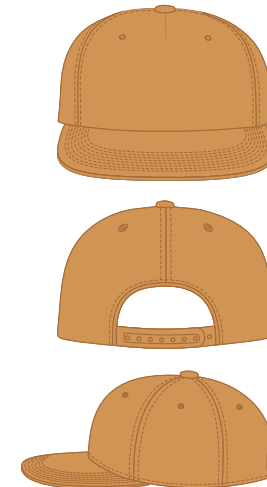

C55-CT // BUSCUIT
PINCH FRONT -COTTON TWILL
SNAPBACK