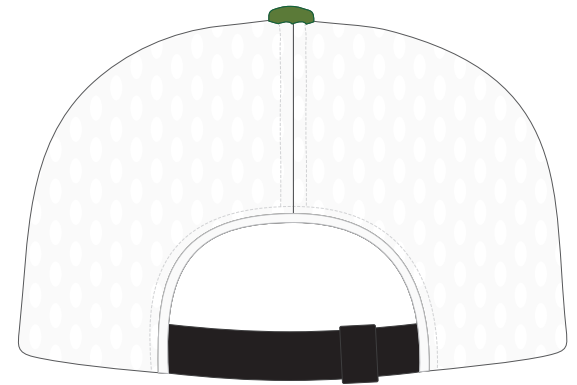

HEADWEAR STYLE:

AVAILABLE COLORS (PAGE 2)

C54-WRN // ARMY OLIVE/WHITE
PINCH FRONT -WATER RESISTANT NYLON/ HYDRO MESH
STRAPBACK

NOTES:

- STANDARD EMBROIDERY
- 3D FOAM EMBROIDERY
- EMBROIDERED PATCH
- SUBLIMATED PATCH
- MERROWED EDGE
- FELT APPLIQUE
- TWILL APPLIQUE
- LEATHER APPLIQUE
- RUNNING STITCH
- TRIFOLD CLIP WOVEN LABEL
- WOVEN LABEL
- PVC PATCH (50PCS)
- SCREEN PRINTED PATCH (100PCS)

THREAD COLORS:

AVAILABLE THREAD COLORS (PAGE 3)

- BLACK
- WHITE
- RED
- METALLIC GOLD

DESIGNERS:

1. PICK YOUR HAT COLOR (PG.2)
2. SELECT YOUR EMBELISHMENT OPTIONS
3. SELECT YOUR THREAD EMBROIDERY/COLORS (PG. 3)
4. ADD YOUR LOGOS, GRAPHICS & SIZING (VECTOR IS BEST)

C54-WRM // PINCH FRONT - WATER RESISTANT NYLON & HYDRO MESH // SNAPBACK AVAILABLE COLORS

C54-WRM // NAVY/WHITE
PINCH FRONT -WR NYLON
STRAPBACK

C54-WRM // BLACK/WHITE
PINCH FRONT -WR NYLON
STRAPBACK

C54-WRM // DARK GREY/WHITE
PINCH FRONT -WR NYLON
STRAPBACK