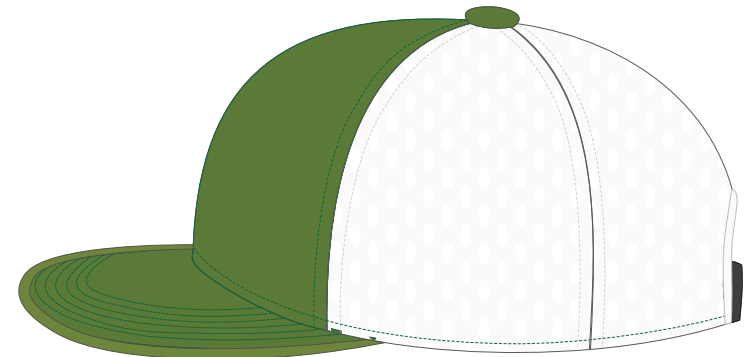

HEADWEAR STYLE:

AVAILABLE COLORS (PAGE 2)

C54-WRN // ARMY OLIVE/WHITE
PINCH FRONT -WATER RESISTANT NYLON/ HYDRO MESH
STRAPBACK

NOTES:

- STANDARD EMBROIDERY
- 3D FOAM EMBROIDERY
- EMBROIDERED PATCH
- SUBLIMATED PATCH
- MERROWED EDGE
- FELT APPLIQUE
- TWILL APPLIQUE
- LEATHER APPLIQUE
- RUNNING STITCH
- TRIFOLD CLIP WOVEN LABEL
- WOVEN LABEL
- PVC PATCH (50PCS)
- SCREEN PRINTED PATCH (100PCS)

THREAD COLORS:

AVAILABLE THREAD COLORS (PAGE 3)

- BLACK
- WHITE
- RED
- METALLIC GOLD

DESIGNERS:

1. PICK YOUR HAT COLOR (PG.2)
2. SELECT YOUR EMBELISHMENT OPTIONS
3. SELECT YOUR THREAD EMBROIDERY/COLORS (PG. 3)
4. ADD YOUR LOGOS, GRAPHICS & SIZING (VECTOR IS BEST)

C54-WRM // PINCH FRONT - WATER RESISTANT NYLON & HYDRO MESH // SNAPBACK AVAILABLE COLORS

C54-WRM // NAVY/WHITE
PINCH FRONT -WR NYLON
STRAPBACK

C54-WRM // BLACK/WHITE
PINCH FRONT -WR NYLON
STRAPBACK

C54-WRM // DARK GREY/WHITE
PINCH FRONT -WR NYLON
STRAPBACK