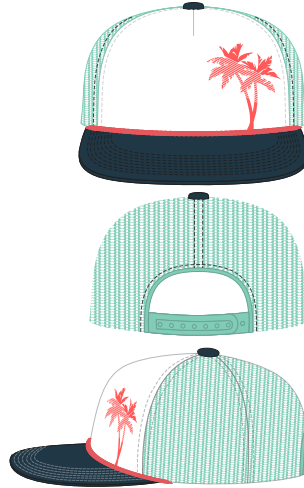

HEADWEAR STYLE:

AVAILABLE COLORS (PAGE 2)

 C54-PRNT // PALMS - RASTA
PRINTED PINCH FRONT TRUCKER -
FOAM & MESH // SNAPBACK

NOTES:

-  STANDARD EMBROIDERY
-  3D FOAM EMBROIDERY
-  EMBROIDERED PATCH
-  SUBLIMATED PATCH
-  MERROWED EDGE
-  FELT APPLIQUE
-  TWILL APPLIQUE
-  LEATHER APPLIQUE
-  RUNNING STITCH
-  TRIFOLD CLIP WOVEN LABEL
-  WOVEN LABEL
-  PVC PATCH (50PCS)
-  SCREEN PRINTED PATCH (100PCS)

THREAD COLORS:

AVAILABLE THREAD COLORS (PAGE 3)

-  BLACK
-  WHITE
-  RED
-  METALLIC GOLD

DESIGNERS:

1. PICK YOUR HAT COLOR (PG.2)
2. SELECT YOUR EMBELISHMENT OPTIONS
3. SELECT YOUR THREAD EMBROIDERY/COLORS (PG. 3)
4. ADD YOUR LOGOS, GRAPHICS & SIZING (VECTOR IS BEST)

C54-PRNT // PRNTD PINCH FRONT TRUCKER - FOAM & MESH // SNAPBACK AVAILABLE COLORS

 C54-PRNT // PALMS - RASTA
PRINTED PINCH FRONT TRUCKER -
FOAM & MESH // SNAPBACK

 C54-PRNT // PALMS -
WHITE/CORAL/NAVY - PRINTED
PINCH FRONT TRUCKER - FOAM &
MESH // SNAPBACK

 C54-PRNT // PALMS - WHITE/SEA
FOAM/NAVY/CORAL - PRINTED
PINCH FRONT TRUCKER - FOAM &
MESH // SNAPBACK

 C54-PRNT // STRAIGHT LINE -
GREY/SEA FOAM/CORAL/NAVY -
PRINTED PINCH FRONT TRUCKER -
FOAM & MESH // SNAPBACK