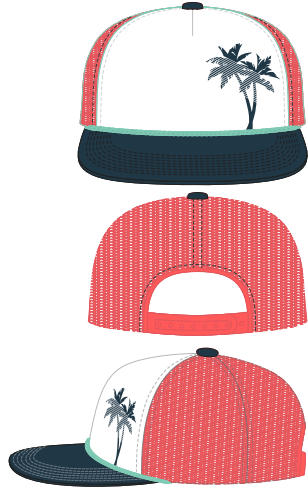

HEADWEAR STYLE:

AVAILABLE COLORS (PAGE 2)

 C54-PRNT // PALMS - RASTA
PRINTED PINCH FRONT TRUCKER -
FOAM & MESH // SNAPBACK

NOTES:

-  STANDARD EMBROIDERY
-  3D FOAM EMBROIDERY
-  EMBROIDERED PATCH
-  SUBLIMATED PATCH
-  MERROWED EDGE
-  FELT APPLIQUE
-  TWILL APPLIQUE
-  LEATHER APPLIQUE
-  RUNNING STITCH
-  TRIFOLD CLIP WOVEN LABEL
-  WOVEN LABEL
-  PVC PATCH (50PCS)
-  SCREEN PRINTED PATCH (100PCS)

THREAD COLORS:

AVAILABLE THREAD COLORS (PAGE 3)

-  BLACK
-  WHITE
-  RED
-  METALLIC GOLD

DESIGNERS:

1. PICK YOUR HAT COLOR (PG.2)
2. SELECT YOUR EMBELISHMENT OPTIONS
3. SELECT YOUR THREAD EMBROIDERY/COLORS (PG. 3)
4. ADD YOUR LOGOS, GRAPHICS & SIZING (VECTOR IS BEST)

C54-PRNT // PRNTD PINCH FRONT TRUCKER - FOAM & MESH // SNAPBACK AVAILABLE COLORS

 C54-PRNT // PALMS - RASTA
PRINTED PINCH FRONT TRUCKER -
FOAM & MESH // SNAPBACK

 C54-PRNT // PALMS -
WHITE/CORAL/NAVY - PRINTED
PINCH FRONT TRUCKER - FOAM &
MESH // SNAPBACK

 C54-PRNT // PALMS - WHITE/SEA
FOAM/NAVY/CORAL - PRINTED
PINCH FRONT TRUCKER - FOAM &
MESH // SNAPBACK

 C54-PRNT // STRAIGHT LINE -
GREY/SEA FOAM/CORAL/NAVY -
PRINTED PINCH FRONT TRUCKER -
FOAM & MESH // SNAPBACK