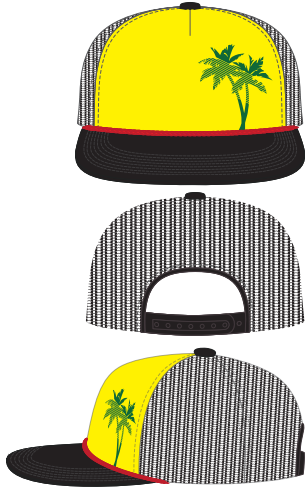

HEADWEAR STYLE:

AVAILABLE COLORS (PAGE 2)

 C54-PRNT // PALMS - RASTA
PRINTED PINCH FRONT TRUCKER -
FOAM & MESH // SNAPBACK

NOTES:

-  STANDARD EMBROIDERY
-  3D FOAM EMBROIDERY
-  EMBROIDERED PATCH
-  SUBLIMATED PATCH
-  MERROWED EDGE
-  FELT APPLIQUE
-  TWILL APPLIQUE
-  LEATHER APPLIQUE
-  RUNNING STITCH
-  TRIFOLD CLIP WOVEN LABEL
-  WOVEN LABEL
-  PVC PATCH (50PCS)
-  SCREEN PRINTED PATCH (100PCS)

THREAD COLORS:

AVAILABLE THREAD COLORS (PAGE 3)

-  BLACK
-  WHITE
-  RED
-  METALLIC GOLD

DESIGNERS:

1. PICK YOUR HAT COLOR (PG.2)
2. SELECT YOUR EMBELISHMENT OPTIONS
3. SELECT YOUR THREAD EMBROIDERY/COLORS (PG. 3)
4. ADD YOUR LOGOS, GRAPHICS & SIZING (VECTOR IS BEST)

C54-PRNT // PRNTD PINCH FRONT TRUCKER - FOAM & MESH // SNAPBACK AVAILABLE COLORS

 C54-PRNT // PALMS - RASTA
PRINTED PINCH FRONT TRUCKER -
FOAM & MESH // SNAPBACK

 C54-PRNT // PALMS -
WHITE/CORAL/NAVY - PRINTED
PINCH FRONT TRUCKER - FOAM &
MESH // SNAPBACK

 C54-PRNT // PALMS - WHITE/SEA
FOAM/NAVY/CORAL - PRINTED
PINCH FRONT TRUCKER - FOAM &
MESH // SNAPBACK

 C54-PRNT // STRAIGHT LINE -
GREY/SEA FOAM/CORAL/NAVY -
PRINTED PINCH FRONT TRUCKER -
FOAM & MESH // SNAPBACK