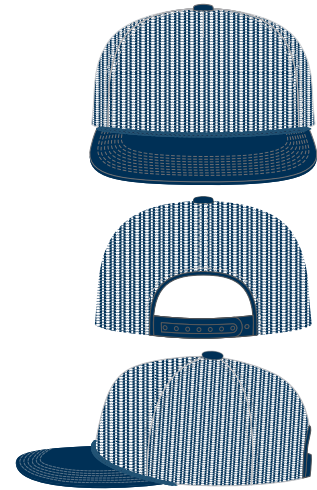

HEADWEAR STYLE:

AVAILABLE COLORS (PAGE 2)

- C54-MM // CAMO/BLACK
- BLACK ROPE
- PINCH FRONT TRUCKER - MESH & MESH // SNAPBACK

NOTES:

- STANDARD EMBROIDERY
- 3D FOAM EMBROIDERY
- EMBROIDERED PATCH
- SUBLIMATED PATCH
- MERROWED EDGE
- FELT APPLIQUE
- TWILL APPLIQUE
- LEATHER APPLIQUE
- RUNNING STITCH
- TRIFOLD CLIP WOVEN LABEL
- WOVEN LABEL
- PVC PATCH (50PCS)
- SCREEN PRINTED PATCH (100PCS)

THREAD COLORS:

AVAILABLE THREAD COLORS (PAGE 3)

- BLACK
- WHITE
- RED
- METALLIC GOLD

DESIGNERS:

- PICK YOUR HAT COLOR (PG.2)
- SELECT YOUR EMBELISHMENT OPTIONS
- SELECT YOUR THREAD EMBROIDERY/COLORS (PG. 3)
- ADD YOUR LOGOS, GRAPHICS & SIZING (VECTOR IS BEST)

C54-MM // PINCH FRONT TRUCKER - MESH & MESH // SNAPBACK AVAILABLE COLORS

C54-MM // CAMO/BLACK
BLACK ROPE
PINCH FRONT TRUCKER -
MESH & MESH // SNAPBACK

C54-MM // BLACK/BLACK
BLACK ROPE
PINCH FRONT TRUCKER -
MESH & MESH // SNAPBACK

C54-MM // NAVY/NAVY
NAVY ROPE
PINCH FRONT TRUCKER -
MESH & MESH // SNAPBACK

C54-MM // GOLD MESH/
YELLOW COTTON/MATCH ROPE
PINCH FRONT TRUCKER -
MESH & MESH // SNAPBACK

C54-MM // GREEN/GREEN/
GREEN ROPE
PINCH FRONT TRUCKER -
MESH & MESH // SNAPBACK