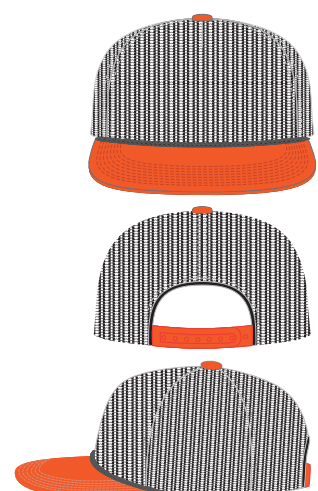

THREAD COLORS:

AVAILABLE THREAD COLORS (PAGE 3)

- BLACK
- WHITE
- RED
- METALLIC GOLD

DESIGNERS:

- PICK YOUR HAT COLOR (PG.2)
- SELECT YOUR EMBELISHMENT OPTIONS
- SELECT YOUR THREAD EMBROIDERY/COLORS (PG. 3)
- ADD YOUR LOGOS, GRAPHICS & SIZING (VECTOR IS BEST)

C54-MM // NAVY/NAVY
NAVY ROPE
PINCH FRONT TRUCKER -
MESH & MESH // SNAPBACK

C54-MM // GOLD MESH/
YELLOW COTTON/MATCH ROPE
PINCH FRONT TRUCKER -
MESH & MESH // SNAPBACK

C54-MM // GREEN/GREEN/
GREEN ROPE
PINCH FRONT TRUCKER -
MESH & MESH // SNAPBACK

C54-MM // RED/RED/
RED ROPE
PINCH FRONT TRUCKER -
MESH & MESH // SNAPBACK

C54-MM // WHITE/WHITE
WHITE ROPE
PINCH FRONT TRUCKER -
MESH & MESH // SNAPBACK

C54-MM // BIRCH/BISCUIT/
NAVY ROPE
PINCH FRONT TRUCKER -
MESH & MESH // SNAPBACK

C54-MM // BLACK/ORANGE
BLACK ROPE
PINCH FRONT TRUCKER -
MESH & MESH // SNAPBACK

C54-MM // LODEN/BLACK/
/HUNTER ORANGE ROPE
PINCH FRONT TRUCKER -
MESH & MESH // SNAPBACK

This color chart is a representation of the embroidery thread colors we offer. The colors shown are as close to the actual thread colors as we can reproduce on a printed page. Actual thread colors may vary on finished caps. Please use the color names listed when specifying embroidery thread colors. **RED TEXT IS CLOSEST PANTONE MATCH**