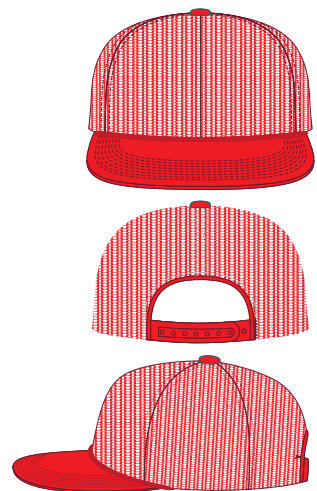

HEADWEAR STYLE:

AVAILABLE COLORS (PAGE 2)

- C54-MM // CAMO/BLACK
- BLACK ROPE
- PINCH FRONT TRUCKER - MESH & MESH // SNAPBACK

NOTES:

- STANDARD EMBROIDERY
- 3D FOAM EMBROIDERY
- EMBROIDERED PATCH
- SUBLIMATED PATCH
- MERROWED EDGE
- FELT APPLIQUE
- TWILL APPLIQUE
- LEATHER APPLIQUE
- RUNNING STITCH
- TRIFOLD CLIP WOVEN LABEL
- WOVEN LABEL
- PVC PATCH (50PCS)
- SCREEN PRINTED PATCH (100PCS)

THREAD COLORS:

AVAILABLE THREAD COLORS (PAGE 3)

- BLACK
- WHITE
- RED
- METALLIC GOLD

DESIGNERS:

- PICK YOUR HAT COLOR (PG.2)
- SELECT YOUR EMBELISHMENT OPTIONS
- SELECT YOUR THREAD EMBROIDERY/COLORS (PG. 3)
- ADD YOUR LOGOS, GRAPHICS & SIZING (VECTOR IS BEST)

C54-MM // PINCH FRONT TRUCKER - MESH & MESH // SNAPBACK AVAILABLE COLORS

C54-MM // CAMO/BLACK
BLACK ROPE
PINCH FRONT TRUCKER -
MESH & MESH // SNAPBACK

C54-MM // BLACK/BLACK
BLACK ROPE
PINCH FRONT TRUCKER -
MESH & MESH // SNAPBACK

C54-MM // NAVY/NAVY
NAVY ROPE
PINCH FRONT TRUCKER -
MESH & MESH // SNAPBACK

C54-MM // GOLD MESH/
YELLOW COTTON/MATCH ROPE
PINCH FRONT TRUCKER -
MESH & MESH // SNAPBACK

C54-MM // GREEN/GREEN/
GREEN ROPE
PINCH FRONT TRUCKER -
MESH & MESH // SNAPBACK