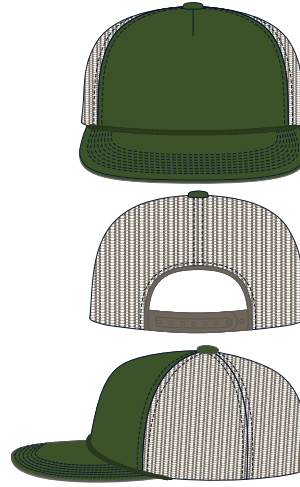

C54-FM // MOSS GREEN/GREYISH BROWN
PINCH FRONT TRUCKER -
FOAM & MESH // SNAPBACK