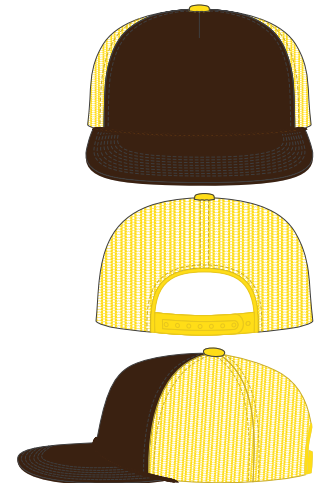

C54-FM // BROWN/GOLD
PINCH FRONT TRUCKER -
FOAM & MESH // SNAPBACK