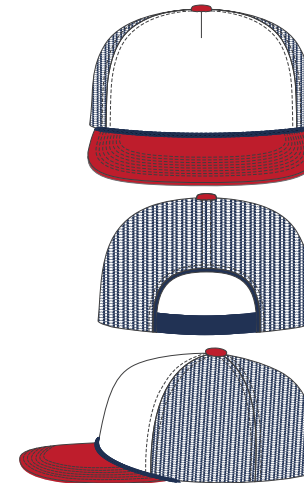

HEADWEAR STYLE:

AVAILABLE COLORS (PAGE 2)

C54-FM // WHITE/RED/BLACK
PINCH FRONT TRUCKER -
FOAM & MESH // SNAPBACK

NOTES:

-  STANDARD EMBROIDERY
-  3D FOAM EMBROIDERY
-  EMBROIDERED PATCH
-  SUBLIMATED PATCH
-  MERROWED EDGE
-  FELT APPLIQUE
-  TWILL APPLIQUE
-  LEATHER APPLIQUE
-  RUNNING STITCH
-  TRIFOLD CLIP WOVEN LABEL
-  WOVEN LABEL
-  PVC PATCH (50PCS)
-  SCREEN PRINTED PATCH (100PCS)

THREAD COLORS:

AVAILABLE THREAD COLORS (PAGE 3)

-  BLACK
-  WHITE
-  RED
-  METALLIC GOLD

DESIGNERS:

1. PICK YOUR HAT COLOR (PG.2)
2. SELECT YOUR EMBELISHMENT OPTIONS
3. SELECT YOUR THREAD EMBROIDERY/COLORS (PG. 3)
4. ADD YOUR LOGOS, GRAPHICS & SIZING (VECTOR IS BEST)

C54-FM // WHITE/BLACK
PINCH FRONT TRUCKER -
FOAM & MESH // SNAPBACK

C54-FM // GREEN/GREEN
PINCH FRONT TRUCKER -
FOAM & MESH // SNAPBACK

C54-FM // BLACK/BLACK
PINCH FRONT TRUCKER -
FOAM & MESH // SNAPBACK

C54-FM // RED/RED
PINCH FRONT TRUCKER -
FOAM & MESH // SNAPBACK

C54-FM // WHITE/NAVY
PINCH FRONT TRUCKER -
FOAM & MESH // SNAPBACK

C54-FM // WHITE/RED/BLACK
PINCH FRONT TRUCKER -
FOAM & MESH // SNAPBACK