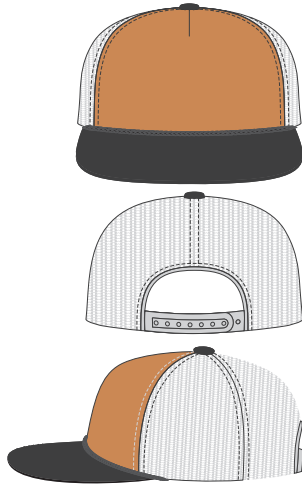

C54-FM // COPPER/SILVER/SHOPPING BAG
ASPHALT ROPE
PINCH FRONT TRUCKER -
FOAM & MESH // SNAPBACK