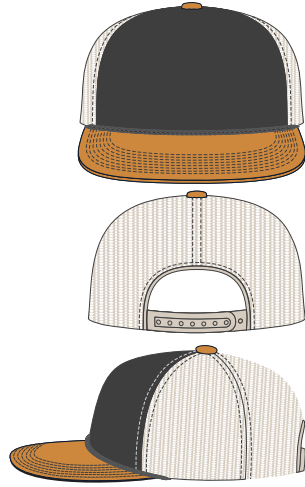

C54-FM // ASPHALT/BIRCH/WHEAT
ASPHALT ROPE
PINCH FRONT TRUCKER -
FOAM & MESH // SNAPBACK