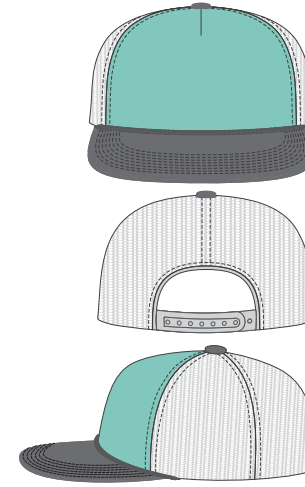

HEADWEAR STYLE:

AVAILABLE COLORS (PAGE 2)

C54-FM // WHITE/RED/BLACK
PINCH FRONT TRUCKER -
FOAM & MESH // SNAPBACK

NOTES:

-  STANDARD EMBROIDERY
-  3D FOAM EMBROIDERY
-  EMBROIDERED PATCH
-  SUBLIMATED PATCH
-  MERROWED EDGE
-  FELT APPLIQUE
-  TWILL APPLIQUE
-  LEATHER APPLIQUE
-  RUNNING STITCH
-  TRIFOLD CLIP WOVEN LABEL
-  WOVEN LABEL
-  PVC PATCH (50PCS)
-  SCREEN PRINTED PATCH (100PCS)

C54-FM // RED/RED
PINCH FRONT TRUCKER -
FOAM & MESH // SNAPBACK

C54-FM // WHITE/NAVY
PINCH FRONT TRUCKER -
FOAM & MESH // SNAPBACK

C54-FM // WHITE/RED/BLACK
PINCH FRONT TRUCKER -
FOAM & MESH // SNAPBACK

C54-FM // WHITE/NAVY/RED
PINCH FRONT TRUCKER -
FOAM & MESH // SNAPBACK

C54-FM // BROWN/GOLD
PINCH FRONT TRUCKER -
FOAM & MESH // SNAPBACK

C54-FM // PINCH FRONT TRUCKER - FOAM & MESH // SNAPBACK AVAILABLE COLORS

C54-FM // SPRUCE/SPRUCE
SPRUCE ROPE
PINCH FRONT TRUCKER -
FOAM & MESH // SNAPBACK

C54-FM // ASPHALT/BIRCH/WHEAT
ASPHALT ROPE
PINCH FRONT TRUCKER -
FOAM & MESH // SNAPBACK

C54-FM // MOSS GREEN/GREYISH BROWN
PINCH FRONT TRUCKER -
FOAM & MESH // SNAPBACK