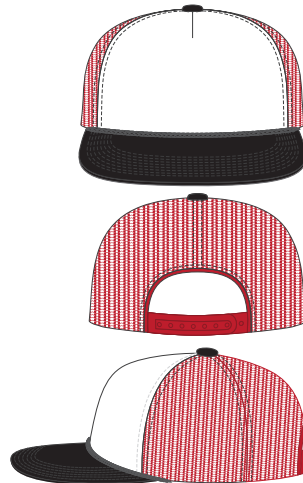

HEADWEAR STYLE:

AVAILABLE COLORS (PAGE 2)

C54-FM // WHITE/RED/BLACK
PINCH FRONT TRUCKER -
FOAM & MESH // SNAPBACK

NOTES:

-  STANDARD EMBROIDERY
-  3D FOAM EMBROIDERY
-  EMBROIDERED PATCH
-  SUBLIMATED PATCH
-  MERROWED EDGE
-  FELT APPLIQUE
-  TWILL APPLIQUE
-  LEATHER APPLIQUE
-  RUNNING STITCH
-  TRIFOLD CLIP WOVEN LABEL
-  WOVEN LABEL
-  PVC PATCH (50PCS)
-  SCREEN PRINTED PATCH (100PCS)

THREAD COLORS:

AVAILABLE THREAD COLORS (PAGE 3)

-  BLACK
-  WHITE
-  RED
-  METALLIC GOLD

DESIGNERS:

1. PICK YOUR HAT COLOR (PG.2)
2. SELECT YOUR EMBELISHMENT OPTIONS
3. SELECT YOUR THREAD EMBROIDERY/COLORS (PG. 3)
4. ADD YOUR LOGOS, GRAPHICS & SIZING (VECTOR IS BEST)

C54-FM // WHITE/BLACK
PINCH FRONT TRUCKER -
FOAM & MESH // SNAPBACK

C54-FM // GREEN/GREEN
PINCH FRONT TRUCKER -
FOAM & MESH // SNAPBACK

C54-FM // BLACK/BLACK
PINCH FRONT TRUCKER -
FOAM & MESH // SNAPBACK

C54-FM // RED/RED
PINCH FRONT TRUCKER -
FOAM & MESH // SNAPBACK

C54-FM // WHITE/NAVY
PINCH FRONT TRUCKER -
FOAM & MESH // SNAPBACK

C54-FM // WHITE/RED/BLACK
PINCH FRONT TRUCKER -
FOAM & MESH // SNAPBACK