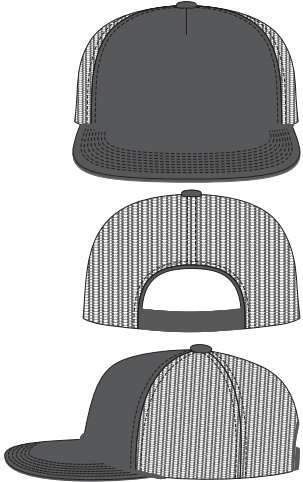

HEADWEAR STYLE:

AVAILABLE COLORS (PAGE 2)

C54-FM // WHITE/RED/BLACK
PINCH FRONT TRUCKER -
FOAM & MESH // SNAPBACK

NOTES:

-  STANDARD EMBROIDERY
-  3D FOAM EMBROIDERY
-  EMBROIDERED PATCH
-  SUBLIMATED PATCH
-  MERROWED EDGE
-  FELT APPLIQUE
-  TWILL APPLIQUE
-  LEATHER APPLIQUE
-  RUNNING STITCH
-  TRIFOLD CLIP WOVEN LABEL
-  WOVEN LABEL
-  PVC PATCH (50PCS)
-  SCREEN PRINTED PATCH (100PCS)

THREAD COLORS:

AVAILABLE THREAD COLORS (PAGE 3)

-  BLACK
-  WHITE
-  RED
-  METALLIC GOLD

DESIGNERS:

1. PICK YOUR HAT COLOR (PG.2)
2. SELECT YOUR EMBELISHMENT OPTIONS
3. SELECT YOUR THREAD EMBROIDERY/COLORS (PG. 3)
4. ADD YOUR LOGOS, GRAPHICS & SIZING (VECTOR IS BEST)

C54-FM // PINCH FRONT TRUCKER - FOAM & MESH // SNAPBACK AVAILABLE COLORS

C54-FM // CHARCOAL
PINCH FRONT TRUCKER -
FOAM & MESH // SNAPBACK

C54-FM // NAVY/NAVY
PINCH FRONT TRUCKER -
FOAM & MESH // SNAPBACK