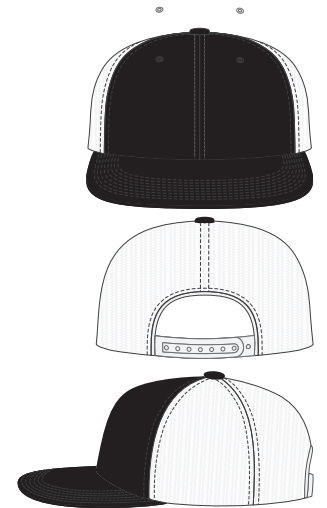

HEADWEAR STYLE:

AVAILABLE COLORS (PAGE 2)

C52-WM // H.GREY/BIRCH/BISCUIT
6 PANEL TRUCKER
WOOL & MESH // SNAPBACK

NOTES:

- STANDARD EMBROIDERY
- 3D FOAM EMBROIDERY
- EMBROIDERED PATCH
- SUBLIMATED PATCH
- MERROWED EDGE
- FELT APPLIQUE
- TWILL APPLIQUE
- LEATHER APPLIQUE
- RUNNING STITCH
- TRIFOLD CLIP WOVEN LABEL
- WOVEN LABEL
- PVC PATCH (50PCS)
- SCREEN PRINTED PATCH (100PCS)

THREAD COLORS:

AVAILABLE THREAD COLORS (PAGE 3)

- BLACK
- WHITE
- RED
- METALLIC GOLD

DESIGNERS:

1. PICK YOUR HAT COLOR (PG.2)
2. SELECT YOUR EMBELISHMENT OPTIONS
3. SELECT YOUR THREAD EMBROIDERY/COLORS (PG. 3)
4. ADD YOUR LOGOS, GRAPHICS & SIZING (VECTOR IS BEST)

C52-WM // 6 PANEL TRUCKER - WOOL & MESH // SNAPBACK AVAILABLE COLORS

C52-WM // BROWN/TAN
6 PANEL TRUCKER
WOOL & MESH // SNAPBACK

C52-WM // H.GREY/BLACK
6 PANEL TRUCKER
WOOL & MESH // SNAPBACK

C52-WM // H.CHAR/WHITE
6 PANEL TRUCKER
WOOL & MESH // SNAPBACK

C52-WM // H.GREY/BIRCH/
BISCUIT
6 PANEL TRUCKER
WOOL & MESH // SNAPBACK

C52-WM // CAMO/BLACK
6 PANEL TRUCKER
WOOL & MESH // SNAPBACK

C52-WM // BLACK/BLACK
6 PANEL TRUCKER
WOOL & MESH // SNAPBACK

C52-WM // BLACK/WHITE
6 PANEL TRUCKER
WOOL & MESH // SNAPBACK