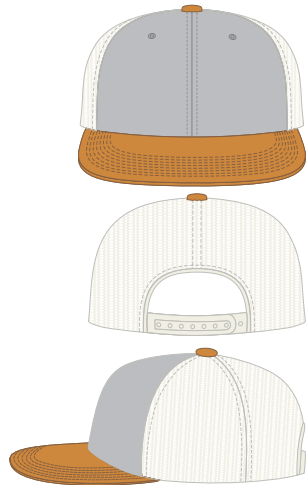

HEADWEAR STYLE:

AVAILABLE COLORS (PAGE 2)

C52-WM // H.GREY/BIRCH/BISCUIT
6 PANEL TRUCKER
WOOL & MESH // SNAPBACK

NOTES:

- STANDARD EMBROIDERY
- 3D FOAM EMBROIDERY
- EMBROIDERED PATCH
- SUBLIMATED PATCH
- MERROWED EDGE
- FELT APPLIQUE
- TWILL APPLIQUE
- LEATHER APPLIQUE
- RUNNING STITCH
- TRIFOLD CLIP WOVEN LABEL
- WOVEN LABEL
- PVC PATCH (50PCS)
- SCREEN PRINTED PATCH (100PCS)

THREAD COLORS:

AVAILABLE THREAD COLORS (PAGE 3)

- BLACK
- WHITE
- RED
- METALLIC GOLD

DESIGNERS:

1. PICK YOUR HAT COLOR (PG.2)
2. SELECT YOUR EMBELISHMENT OPTIONS
3. SELECT YOUR THREAD EMBROIDERY/COLORS (PG. 3)
4. ADD YOUR LOGOS, GRAPHICS & SIZING (VECTOR IS BEST)

C52-WM // 6 PANEL TRUCKER - WOOL & MESH // SNAPBACK AVAILABLE COLORS

C52-WM // BROWN/TAN
6 PANEL TRUCKER
WOOL & MESH // SNAPBACK

C52-WM // H.GREY/BLACK
6 PANEL TRUCKER
WOOL & MESH // SNAPBACK

C52-WM // H.CHAR/WHITE
6 PANEL TRUCKER
WOOL & MESH // SNAPBACK

C52-WM // H.GREY/BIRCH/
BISCUIT
6 PANEL TRUCKER
WOOL & MESH // SNAPBACK

C52-WM // CAMO/BLACK
6 PANEL TRUCKER
WOOL & MESH // SNAPBACK

C52-WM // BLACK/BLACK
6 PANEL TRUCKER
WOOL & MESH // SNAPBACK

C52-WM // BLACK/WHITE
6 PANEL TRUCKER
WOOL & MESH // SNAPBACK