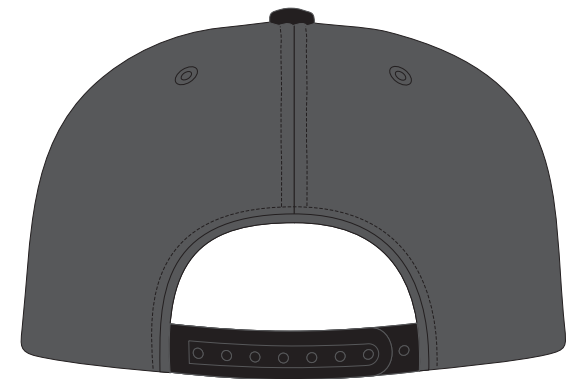

HEADWEAR STYLE:

AVAILABLE COLORS (PAGE 2 & 3)

C51-W // H.CHARCOAL/BLACK
6 PANEL - WOOL // SNAPBACK

NOTES:

-  STANDARD EMBROIDERY
-  3D FOAM EMBROIDERY
-  EMBROIDERED PATCH
-  SUBLIMATED PATCH
-  MERROWED EDGE
-  FELT APPLIQUE
-  TWILL APPLIQUE
-  LEATHER APPLIQUE
-  RUNNING STITCH
-  TRIFOLD CLIP WOVEN LABEL
-  WOVEN LABEL
-  PVC PATCH (50PCS)
-  SCREEN PRINTED PATCH (100PCS)

THREAD COLORS:

AVAILABLE THREAD COLORS (PAGE 3)

-  BLACK
-  WHITE
-  RED
-  METALLIC GOLD

DESIGNERS:

1. PICK YOUR HAT COLOR (PG.2)
2. SELECT YOUR EMBELISHMENT OPTIONS
3. SELECT YOUR THREAD EMBROIDERY/COLORS (PG. 3)
4. ADD YOUR LOGOS, GRAPHICS & SIZING (VECTOR IS BEST)