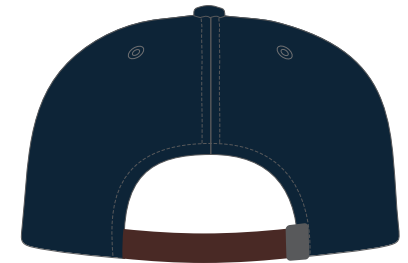

HEADWEAR STYLE:

AVAILABLE COLORS (PAGE 2)

C51-MW // HEATHER GREY/BLACK
6 PANEL - MELTON WOOL // STRAPBACK

NOTES:

- STANDARD EMBROIDERY
- 3D FOAM EMBROIDERY
- EMBROIDERED PATCH
- SUBLIMATED PATCH
- MERROWED EDGE
- FELT APPLIQUE
- TWILL APPLIQUE
- LEATHER APPLIQUE
- RUNNING STITCH
- TRIFOLD CLIP WOVEN LABEL
- WOVEN LABEL
- PVC PATCH (50PCS)
- SCREEN PRINTED PATCH (100PCS)

THREAD COLORS:

AVAILABLE THREAD COLORS (PAGE 3)

- BLACK
- WHITE
- RED
- METALLIC GOLD

DESIGNERS:

- PICK YOUR HAT COLOR (PG.2)
- SELECT YOUR EMBELISHMENT OPTIONS
- SELECT YOUR THREAD EMBROIDERY/COLORS (PG. 3)
- ADD YOUR LOGOS, GRAPHICS & SIZING (VECTOR IS BEST)

C51-MW // 6 PANEL - MELTON WOOL // STRAPBACK AVAILABLE COLORS

C51-MW // HEATHER GREY
6 PANEL - MELTON WOOL // STRAPBACK

C51-MW // HEATHER GREY/BLACK
6 PANEL - MELTON WOOL // STRAPBACK

C51-MW // BLACK
6 PANEL - MELTON WOOL // STRAPBACK

C51-MW // NAVY
6 PANEL - MELTON WOOL // STRAPBACK

This color chart is a representation of the embroidery thread colors we offer. The colors shown are as close to the actual thread colors as we can reproduce on a printed page. Actual thread colors may vary on finished caps. Please use the color names listed when specifying embroidery thread colors. **RED TEXT IS CLOSEST PANTONE MATCH**