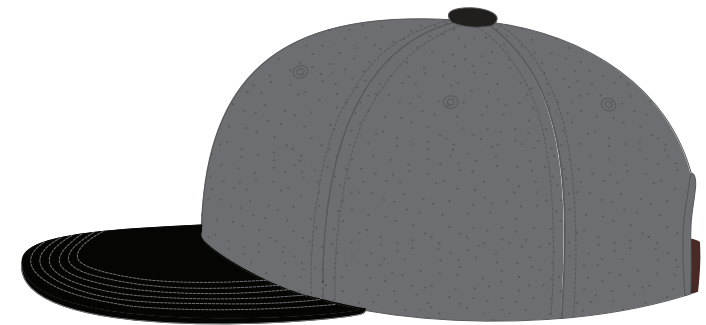

HEADWEAR STYLE:

AVAILABLE COLORS (PAGE 2)

C51-MW // HEATHER GREY/BLACK
6 PANEL - MELTON WOOL // STRAPBACK

NOTES:

- STANDARD EMBROIDERY
- 3D FOAM EMBROIDERY
- EMBROIDERED PATCH
- SUBLIMATED PATCH
- MERROWED EDGE
- FELT APPLIQUE
- TWILL APPLIQUE
- LEATHER APPLIQUE
- RUNNING STITCH
- TRIFOLD CLIP WOVEN LABEL
- WOVEN LABEL
- PVC PATCH (50PCS)
- SCREEN PRINTED PATCH (100PCS)

THREAD COLORS:

AVAILABLE THREAD COLORS (PAGE 3)

- BLACK
- WHITE
- RED
- METALLIC GOLD

DESIGNERS:

- PICK YOUR HAT COLOR (PG.2)
- SELECT YOUR EMBELISHMENT OPTIONS
- SELECT YOUR THREAD EMBROIDERY/COLORS (PG. 3)
- ADD YOUR LOGOS, GRAPHICS & SIZING (VECTOR IS BEST)

C51-MW // 6 PANEL - MELTON WOOL // STRAPBACK AVAILABLE COLORS

C51-MW // HEATHER GREY
6 PANEL - MELTON WOOL // STRAPBACK

C51-MW // HEATHER GREY/BLACK
6 PANEL - MELTON WOOL // STRAPBACK

C51-MW // BLACK
6 PANEL - MELTON WOOL // STRAPBACK

C51-MW // NAVY
6 PANEL - MELTON WOOL // STRAPBACK

This color chart is a representation of the embroidery thread colors we offer. The colors shown are as close to the actual thread colors as we can reproduce on a printed page. Actual thread colors may vary on finished caps. Please use the color names listed when specifying embroidery thread colors. **RED TEXT IS CLOSEST PANTONE MATCH**