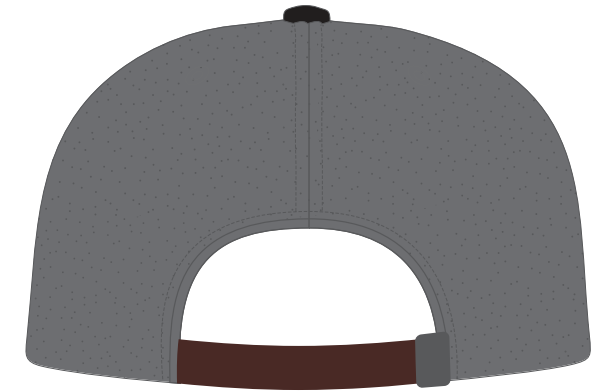

HEADWEAR STYLE:

AVAILABLE COLORS (PAGE 2)

C51-MW // HEATHER GREY/BLACK
6 PANEL - MELTON WOOL // STRAPBACK

NOTES:

- STANDARD EMBROIDERY
- 3D FOAM EMBROIDERY
- EMBROIDERED PATCH
- SUBLIMATED PATCH
- MERROWED EDGE
- FELT APPLIQUE
- TWILL APPLIQUE
- LEATHER APPLIQUE
- RUNNING STITCH
- TRIFOLD CLIP WOVEN LABEL
- WOVEN LABEL
- PVC PATCH (50PCS)
- SCREEN PRINTED PATCH (100PCS)

THREAD COLORS:

AVAILABLE THREAD COLORS (PAGE 3)

- BLACK
- WHITE
- RED
- METALLIC GOLD

DESIGNERS:

- PICK YOUR HAT COLOR (PG.2)
- SELECT YOUR EMBELISHMENT OPTIONS
- SELECT YOUR THREAD EMBROIDERY/COLORS (PG. 3)
- ADD YOUR LOGOS, GRAPHICS & SIZING (VECTOR IS BEST)

C51-MW // 6 PANEL - MELTON WOOL // STRAPBACK AVAILABLE COLORS

C51-MW // HEATHER GREY
6 PANEL - MELTON WOOL // STRAPBACK

C51-MW // HEATHER GREY/BLACK
6 PANEL - MELTON WOOL // STRAPBACK

C51-MW // BLACK
6 PANEL - MELTON WOOL // STRAPBACK

C51-MW // NAVY
6 PANEL - MELTON WOOL // STRAPBACK

This color chart is a representation of the embroidery thread colors we offer. The colors shown are as close to the actual thread colors as we can reproduce on a printed page. Actual thread colors may vary on finished caps. Please use the color names listed when specifying embroidery thread colors. **RED TEXT IS CLOSEST PANTONE MATCH**