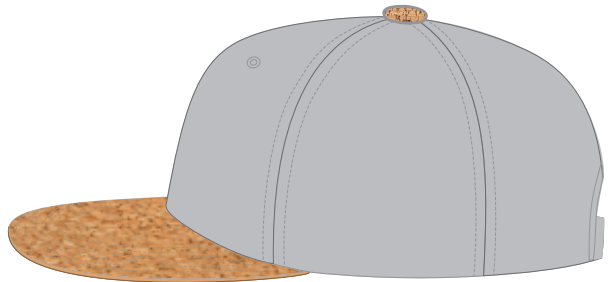

C51-CORK // 6 PANEL - WOOL & CORK // SNAPBACK AVAILABLE COLORS