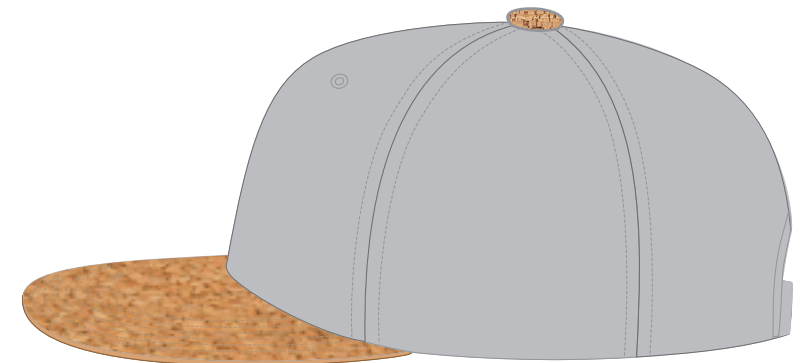

HEADWEAR STYLE:

AVAILABLE COLORS (PAGE 2)

C51-CORK // HEATHER GREY / CORK
6 PANEL - WOOL & CORK
// SNAPBACK

NOTES:

- STANDARD EMBROIDERY
- 3D FOAM EMBROIDERY
- EMBROIDERED PATCH
- SUBLIMATED PATCH
- MERROWED EDGE
- FELT APPLIQUE
- TWILL APPLIQUE
- LEATHER APPLIQUE
- RUNNING STITCH
- TRIFOLD CLIP WOVEN LABEL
- WOVEN LABEL
- PVC PATCH (50PCS)
- SCREEN PRINTED PATCH (100PCS)

THREAD COLORS:

AVAILABLE THREAD COLORS (PAGE 3)

- BLACK
- WHITE
- RED
- METALLIC GOLD

DESIGNERS:

1. PICK YOUR HAT COLOR (PG.2)
2. SELECT YOUR EMBELISHMENT OPTIONS
3. SELECT YOUR THREAD EMBROIDERY/COLORS (PG. 3)
4. ADD YOUR LOGOS, GRAPHICS & SIZING (VECTOR IS BEST)