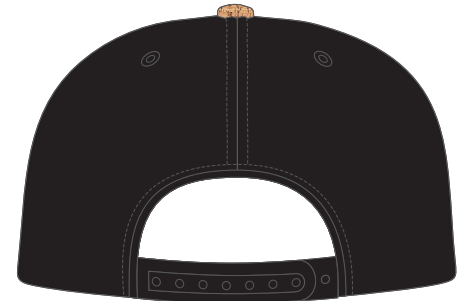

HEADWEAR STYLE:

AVAILABLE COLORS (PAGE 2)

C51-CORK // HEATHER GREY / CORK
6 PANEL - WOOL & CORK
// SNAPBACK

NOTES:

- STANDARD EMBROIDERY
- 3D FOAM EMBROIDERY
- EMBROIDERED PATCH
- SUBLIMATED PATCH
- MERROWED EDGE
- FELT APPLIQUE
- TWILL APPLIQUE
- LEATHER APPLIQUE
- RUNNING STITCH
- TRIFOLD CLIP WOVEN LABEL
- WOVEN LABEL
- PVC PATCH (50PCS)
- SCREEN PRINTED PATCH (100PCS)

THREAD COLORS:

AVAILABLE THREAD COLORS (PAGE 3)

- BLACK
- WHITE
- RED
- METALLIC GOLD

DESIGNERS:

1. PICK YOUR HAT COLOR (PG.2)
2. SELECT YOUR EMBELISHMENT OPTIONS
3. SELECT YOUR THREAD EMBROIDERY/COLORS (PG. 3)
4. ADD YOUR LOGOS, GRAPHICS & SIZING (VECTOR IS BEST)

C51-CORK // 6 PANEL - WOOL & CORK // SNAPBACK AVAILABLE COLORS

C51-CORK // HEATHER GREY / CORK
6 PANEL - WOOL & CORK
// SNAPBACK

C51-CORK // HEATHER CHARCOAL / CORK
6 PANEL - WOOL & CORK
// SNAPBACK

C51-CORK // BLACK / CORK
6 PANEL - WOOL & CORK
// SNAPBACK