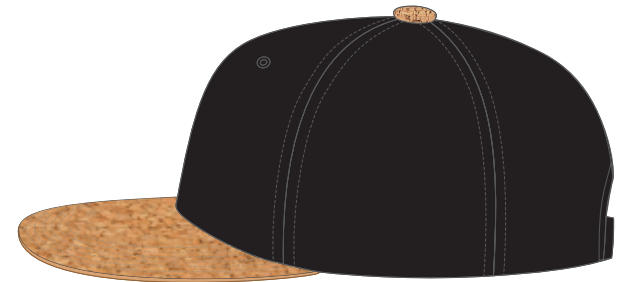

HEADWEAR STYLE:

AVAILABLE COLORS (PAGE 2)

C51-CORK // HEATHER GREY / CORK
6 PANEL - WOOL & CORK
// SNAPBACK

NOTES:

- STANDARD EMBROIDERY
- 3D FOAM EMBROIDERY
- EMBROIDERED PATCH
- SUBLIMATED PATCH
- MERROWED EDGE
- FELT APPLIQUE
- TWILL APPLIQUE
- LEATHER APPLIQUE
- RUNNING STITCH
- TRIFOLD CLIP WOVEN LABEL
- WOVEN LABEL
- PVC PATCH (50PCS)
- SCREEN PRINTED PATCH (100PCS)

THREAD COLORS:

AVAILABLE THREAD COLORS (PAGE 3)

- BLACK
- WHITE
- RED
- METALLIC GOLD

DESIGNERS:

1. PICK YOUR HAT COLOR (PG.2)
2. SELECT YOUR EMBELISHMENT OPTIONS
3. SELECT YOUR THREAD EMBROIDERY/COLORS (PG. 3)
4. ADD YOUR LOGOS, GRAPHICS & SIZING (VECTOR IS BEST)

C51-CORK // 6 PANEL - WOOL & CORK // SNAPBACK AVAILABLE COLORS

C51-CORK // HEATHER GREY / CORK
6 PANEL - WOOL & CORK
// SNAPBACK

C51-CORK // HEATHER CHARCOAL / CORK
6 PANEL - WOOL & CORK
// SNAPBACK

C51-CORK // BLACK / CORK
6 PANEL - WOOL & CORK
// SNAPBACK

This color chart is a representation of the embroidery thread colors we offer. The colors shown are as close to the actual thread colors as we can reproduce on a printed page. Actual thread colors may vary on finished caps. Please use the color names listed when specifying embroidery thread colors. **RED TEXT IS CLOSEST PANTONE MATCH**