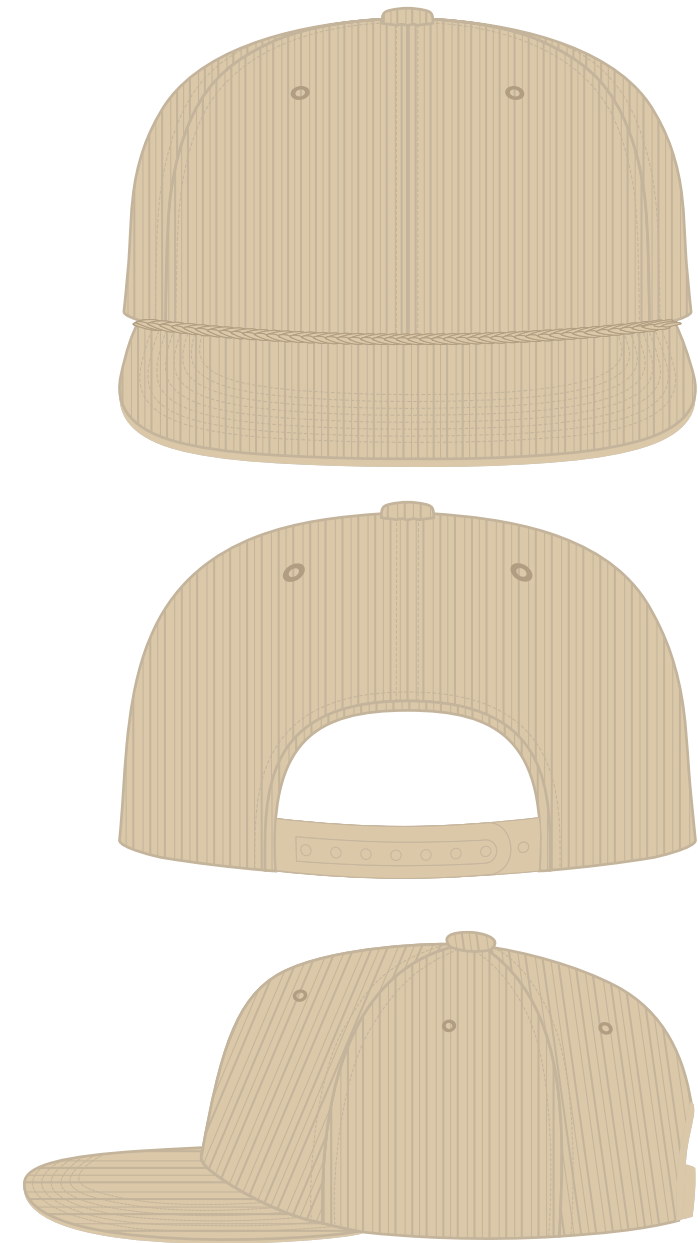

HEADWEAR STYLE:

AVAILABLE COLORS (PAGE 2)

C51-CO // TAN
6 PANEL - CORDUROY // STRAPBACK

NOTES:

-  STANDARD EMBROIDERY
-  3D FOAM EMBROIDERY
-  EMBROIDERED PATCH
-  SUBLIMATED PATCH
-  MERROWED EDGE
-  FELT APPLIQUE
-  TWILL APPLIQUE
-  LEATHER APPLIQUE
-  RUNNING STITCH
-  TRIFOLD CLIP WOVEN LABEL
-  WOVEN LABEL
-  PVC PATCH (50PCS)
-  SCREEN PRINTED PATCH (100PCS)

THREAD COLORS:

AVAILABLE THREAD COLORS (PAGE 3)

-  BLACK
-  WHITE
-  RED
-  METALLIC GOLD

DESIGNERS:

1. PICK YOUR HAT COLOR (PG.2)
2. SELECT YOUR EMBELISHMENT OPTIONS
3. SELECT YOUR THREAD EMBROIDERY/COLORS (PG. 3)
4. ADD YOUR LOGOS, GRAPHICS & SIZING (VECTOR IS BEST)

C51-CO // 6 PANEL - CORDUROY // SNAPBACK AVAILABLE COLORS

C51-CO // MILK CHOCOLATE
6 PANEL - CORDUROY SNAPBACK

C51-CO // DIJON
6 PANEL - CORDUROY SNAPBACK

C51-CO // TAN
6 PANEL - CORDUROY SNAPBACK

C51-CO // OLIVE
6 PANEL - CORDUROY SNAPBACK

C51-CO // NAVY
6 PANEL - CORDUROY SNAPBACK

C51-CO // AIR BLUE
6 PANEL - CORDUROY SNAPBACK

C51-CO // BLACK
6 PANEL - CORDUROY SNAPBACK

This color chart is a representation of the embroidery thread colors we offer. The colors shown are as close to the actual thread colors as we can reproduce on a printed page. Actual thread colors may vary on finished caps. Please use the color names listed when specifying embroidery thread colors. **RED TEXT IS CLOSEST PANTONE MATCH**