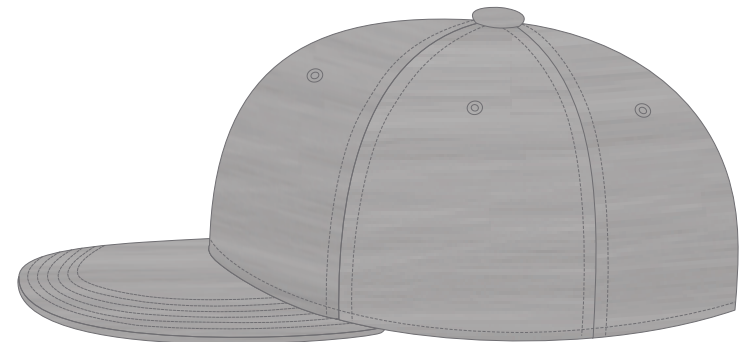

## HEADWEAR STYLE:

AVAILABLE COLORS (PAGE 2)

■ C50-FFW // HEAHTER GREY  
6 PANEL FLEX FIT  
FLEX WOOL // S/M & L/XL

## NOTES:

- STANDARD EMBROIDERY
- 3D FOAM EMBROIDERY
- EMBROIDERED PATCH
- SUBLIMATED PATCH
- MERROWED EDGE
- FELT APPLIQUE
- TWILL APPLIQUE
- LEATHER APPLIQUE
- RUNNING STITCH
- TRIFOLD CLIP WOVEN LABEL
- WOVEN LABEL
- PVC PATCH (50PCS)
- SCREEN PRINTED PATCH (100PCS)

## THREAD COLORS:

AVAILABLE THREAD COLORS (PAGE 3)

- BLACK
- WHITE
- RED
- METALLIC GOLD

DESIGNERS:

1. PICK YOUR HAT COLOR (PG.2)
2. SELECT YOUR EMBELISHMENT OPTIONS
3. SELECT YOUR THREAD EMBROIDERY/COLORS (PG. 3)
4. ADD YOUR LOGOS, GRAPHICS & SIZING (VECTOR IS BEST)

C50-FFW // 6 PANEL FLEX FIT - FLEX WOOL // S/M & L/XL AVAILABLE COLORS

■ C50-FFW // BLACK  
6 PANEL FLEX FIT  
FLEX WOOL // S/M & L/XL

■ C50-FFW // HEATHER GREY  
6 PANEL FLEX FIT  
FLEX WOOL // S/M & L/XL