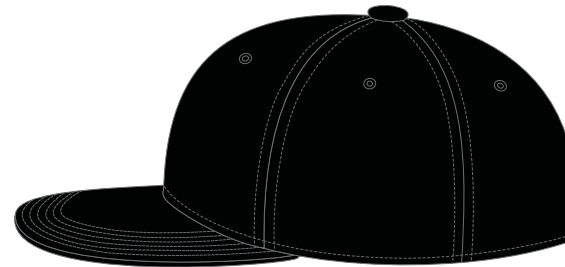

## HEADWEAR STYLE:

AVAILABLE COLORS (PAGE 2)

■ C50-FFW // HEAHTER GREY  
6 PANEL FLEX FIT  
FLEX WOOL // S/M & L/XL

## NOTES:

- STANDARD EMBROIDERY
- 3D FOAM EMBROIDERY
- EMBROIDERED PATCH
- SUBLIMATED PATCH
- MERROWED EDGE
- FELT APPLIQUE
- TWILL APPLIQUE
- LEATHER APPLIQUE
- RUNNING STITCH
- TRIFOLD CLIP WOVEN LABEL
- WOVEN LABEL
- PVC PATCH (50PCS)
- SCREEN PRINTED PATCH (100PCS)

## THREAD COLORS:

AVAILABLE THREAD COLORS (PAGE 3)

- BLACK
- WHITE
- RED
- METALLIC GOLD

DESIGNERS:

1. PICK YOUR HAT COLOR (PG.2)
2. SELECT YOUR EMBELISHMENT OPTIONS
3. SELECT YOUR THREAD EMBROIDERY/COLORS (PG. 3)
4. ADD YOUR LOGOS, GRAPHICS & SIZING (VECTOR IS BEST)

C50-FFW // 6 PANEL FLEX FIT - FLEX WOOL // S/M & L/XL AVAILABLE COLORS

■ C50-FFW // BLACK  
6 PANEL FLEX FIT  
FLEX WOOL // S/M & L/XL

■ C50-FFW // HEATHER GREY  
6 PANEL FLEX FIT  
FLEX WOOL // S/M & L/XL