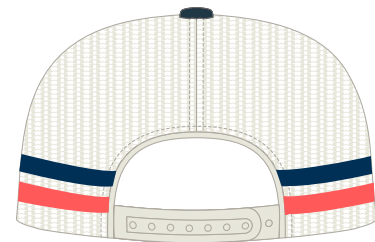

**HEADWEAR STYLE:**

AVAILABLE COLORS (PAGE 2 & 3)

C35-CTM // CORAL/BIRCH/NAVY  
LOW PRO PRE CURVED STRIPED TRUCKER  
FOAM & MESH // SNAPBACK

**NOTES:**

- STANDARD EMBROIDERY
- 3D FOAM EMBROIDERY
- EMBROIDERED PATCH
- SUBLIMATED PATCH
- MERROWED EDGE
- FELT APPLIQUE
- TWILL APPLIQUE
- LEATHER APPLIQUE
- RUNNING STITCH
- TRIFOLD CLIP WOVEN LABEL
- WOVEN LABEL
- PVC PATCH (50PCS)
- SCREEN PRINTED PATCH (100PCS)

**THREAD COLORS:**

AVAILABLE THREAD COLORS (PAGE 3)

- BLACK
- WHITE
- RED
- METALLIC GOLD

DESIGNERS:

1. PICK YOUR HAT COLOR (PG.2)
2. SELECT YOUR EMBELISHMENT OPTIONS
3. SELECT YOUR THREAD EMBROIDERY/COLORS (PG. 3)
4. ADD YOUR LOGOS, GRAPHICS & SIZING (VECTOR IS BEST)

C35-CTM // LOW PRO PRE CURVED STRIPED TRUCKER | FOAM & MESH // SNAPBACK AVAILABLE COLORS

C35-CTM // CORAL/BIRCH/NAVY  
LOW PRO PRE CURVED STRIPED TRUCKER  
FOAM & MESH // SNAPBACK

C35-CTM // SEA FOAM/BIRCH/NAVY  
LOW PRO PRE CURVED STRIPED TRUCKER  
FOAM & MESH // SNAPBACK

C35-CTM // WHITE/BLACK  
LOW PRO PRE CURVED STRIPED TRUCKER  
FOAM & MESH // SNAPBACK

C35-CTM // WHITE/OCEAN/RED  
LOW PRO PRE CURVED STRIPED TRUCKER  
FOAM & MESH // SNAPBACK

This color chart is a representation of the embroidery thread colors we offer. The colors shown are as close to the actual thread colors as we can reproduce on a printed page. Actual thread colors may vary on finished caps. Please use the color names listed when specifying embroidery thread colors. **RED TEXT IS CLOSEST PANTONE MATCH**