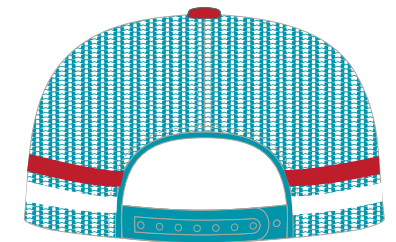

**HEADWEAR STYLE:**

AVAILABLE COLORS (PAGE 2 & 3)

C35-CTM // CORAL/BIRCH/NAVY  
LOW PRO PRE CURVED STRIPED TRUCKER  
FOAM & MESH // SNAPBACK

**NOTES:**

- STANDARD EMBROIDERY
- 3D FOAM EMBROIDERY
- EMBROIDERED PATCH
- SUBLIMATED PATCH
- MERROWED EDGE
- FELT APPLIQUE
- TWILL APPLIQUE
- LEATHER APPLIQUE
- RUNNING STITCH
- TRIFOLD CLIP WOVEN LABEL
- WOVEN LABEL
- PVC PATCH (50PCS)
- SCREEN PRINTED PATCH (100PCS)

**THREAD COLORS:**

AVAILABLE THREAD COLORS (PAGE 3)

- BLACK
- WHITE
- RED
- METALLIC GOLD

DESIGNERS:

1. PICK YOUR HAT COLOR (PG.2)
2. SELECT YOUR EMBELISHMENT OPTIONS
3. SELECT YOUR THREAD EMBROIDERY/COLORS (PG. 3)
4. ADD YOUR LOGOS, GRAPHICS & SIZING (VECTOR IS BEST)

C35-CTM // LOW PRO PRE CURVED STRIPED TRUCKER | FOAM & MESH // SNAPBACK AVAILABLE COLORS

C35-CTM // CORAL/BIRCH/NAVY  
LOW PRO PRE CURVED STRIPED TRUCKER  
FOAM & MESH // SNAPBACK

C35-CTM // SEA FOAM/BIRCH/NAVY  
LOW PRO PRE CURVED STRIPED TRUCKER  
FOAM & MESH // SNAPBACK

C35-CTM // WHITE/BLACK  
LOW PRO PRE CURVED STRIPED TRUCKER  
FOAM & MESH // SNAPBACK

C35-CTM // WHITE/OCEAN/RED  
LOW PRO PRE CURVED STRIPED TRUCKER  
FOAM & MESH // SNAPBACK

This color chart is a representation of the embroidery thread colors we offer. The colors shown are as close to the actual thread colors as we can reproduce on a printed page. Actual thread colors may vary on finished caps. Please use the color names listed when specifying embroidery thread colors. **RED TEXT IS CLOSEST PANTONE MATCH**