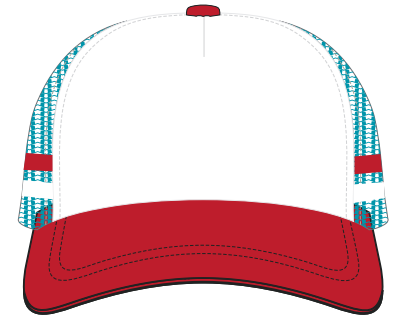

**HEADWEAR STYLE:**

AVAILABLE COLORS (PAGE 2 & 3)

C35-CTM // CORAL/BIRCH/NAVY  
LOW PRO PRE CURVED STRIPED TRUCKER  
FOAM & MESH // SNAPBACK

**NOTES:**

- STANDARD EMBROIDERY
- 3D FOAM EMBROIDERY
- EMBROIDERED PATCH
- SUBLIMATED PATCH
- MERROWED EDGE
- FELT APPLIQUE
- TWILL APPLIQUE
- LEATHER APPLIQUE
- RUNNING STITCH
- TRIFOLD CLIP WOVEN LABEL
- WOVEN LABEL
- PVC PATCH (50PCS)
- SCREEN PRINTED PATCH (100PCS)

**THREAD COLORS:**

AVAILABLE THREAD COLORS (PAGE 3)

- BLACK
- WHITE
- RED
- METALLIC GOLD

DESIGNERS:

1. PICK YOUR HAT COLOR (PG.2)
2. SELECT YOUR EMBELISHMENT OPTIONS
3. SELECT YOUR THREAD EMBROIDERY/COLORS (PG. 3)
4. ADD YOUR LOGOS, GRAPHICS & SIZING (VECTOR IS BEST)

C35-CTM // LOW PRO PRE CURVED STRIPED TRUCKER | FOAM & MESH // SNAPBACK AVAILABLE COLORS

C35-CTM // CORAL/BIRCH/NAVY  
LOW PRO PRE CURVED STRIPED TRUCKER  
FOAM & MESH // SNAPBACK

C35-CTM // SEA FOAM/BIRCH/NAVY  
LOW PRO PRE CURVED STRIPED TRUCKER  
FOAM & MESH // SNAPBACK

C35-CTM // WHITE/BLACK  
LOW PRO PRE CURVED STRIPED TRUCKER  
FOAM & MESH // SNAPBACK

C35-CTM // WHITE/OCEAN/RED  
LOW PRO PRE CURVED STRIPED TRUCKER  
FOAM & MESH // SNAPBACK

This color chart is a representation of the embroidery thread colors we offer. The colors shown are as close to the actual thread colors as we can reproduce on a printed page. Actual thread colors may vary on finished caps. Please use the color names listed when specifying embroidery thread colors. **RED TEXT IS CLOSEST PANTONE MATCH**