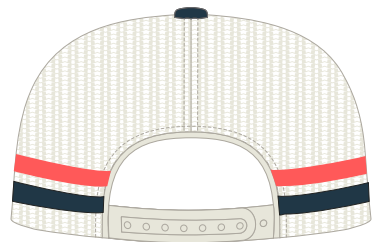

**HEADWEAR STYLE:**

AVAILABLE COLORS (PAGE 2 & 3)

C35-CTM // CORAL/BIRCH/NAVY  
LOW PRO PRE CURVED STRIPED TRUCKER  
FOAM & MESH // SNAPBACK

**NOTES:**

- STANDARD EMBROIDERY
- 3D FOAM EMBROIDERY
- EMBROIDERED PATCH
- SUBLIMATED PATCH
- MERROWED EDGE
- FELT APPLIQUE
- TWILL APPLIQUE
- LEATHER APPLIQUE
- RUNNING STITCH
- TRIFOLD CLIP WOVEN LABEL
- WOVEN LABEL
- PVC PATCH (50PCS)
- SCREEN PRINTED PATCH (100PCS)

**THREAD COLORS:**

AVAILABLE THREAD COLORS (PAGE 3)

- BLACK
- WHITE
- RED
- METALLIC GOLD

DESIGNERS:

1. PICK YOUR HAT COLOR (PG.2)
2. SELECT YOUR EMBELISHMENT OPTIONS
3. SELECT YOUR THREAD EMBROIDERY/COLORS (PG. 3)
4. ADD YOUR LOGOS, GRAPHICS & SIZING (VECTOR IS BEST)

C35-CTM // LOW PRO PRE CURVED STRIPED TRUCKER | FOAM & MESH // SNAPBACK AVAILABLE COLORS

C35-CTM // CORAL/BIRCH/NAVY  
LOW PRO PRE CURVED STRIPED TRUCKER  
FOAM & MESH // SNAPBACK

C35-CTM // SEA FOAM/BIRCH/NAVY  
LOW PRO PRE CURVED STRIPED TRUCKER  
FOAM & MESH // SNAPBACK

C35-CTM // WHITE/BLACK  
LOW PRO PRE CURVED STRIPED TRUCKER  
FOAM & MESH // SNAPBACK

C35-CTM // WHITE/OCEAN/RED  
LOW PRO PRE CURVED STRIPED TRUCKER  
FOAM & MESH // SNAPBACK

This color chart is a representation of the embroidery thread colors we offer. The colors shown are as close to the actual thread colors as we can reproduce on a printed page. Actual thread colors may vary on finished caps. Please use the color names listed when specifying embroidery thread colors. **RED TEXT IS CLOSEST PANTONE MATCH**