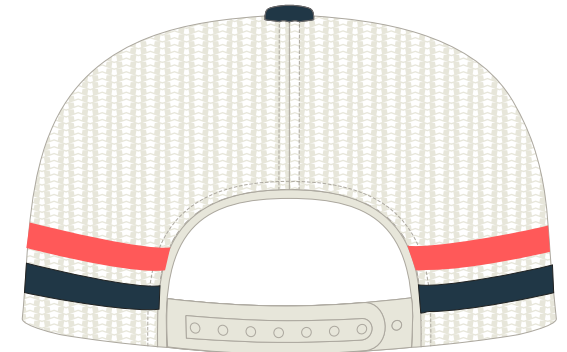

**HEADWEAR STYLE:**

AVAILABLE COLORS (PAGE 2 & 3)

C35-CTM // CORAL/BIRCH/NAVY  
LOW PRO PRE CURVED STRIPED TRUCKER  
FOAM & MESH // SNAPBACK

**NOTES:**

- STANDARD EMBROIDERY
- 3D FOAM EMBROIDERY
- EMBROIDERED PATCH
- SUBLIMATED PATCH
- MERROWED EDGE
- FELT APPLIQUE
- TWILL APPLIQUE
- LEATHER APPLIQUE
- RUNNING STITCH
- TRIFOLD CLIP WOVEN LABEL
- WOVEN LABEL
- PVC PATCH (50PCS)
- SCREEN PRINTED PATCH (100PCS)

**THREAD COLORS:**

AVAILABLE THREAD COLORS (PAGE 3)

- BLACK
- WHITE
- RED
- METALLIC GOLD

DESIGNERS:

1. PICK YOUR HAT COLOR (PG.2)
2. SELECT YOUR EMBELISHMENT OPTIONS
3. SELECT YOUR THREAD EMBROIDERY/COLORS (PG. 3)
4. ADD YOUR LOGOS, GRAPHICS & SIZING (VECTOR IS BEST)

C35-CTM // LOW PRO PRE CURVED STRIPED TRUCKER | FOAM & MESH // SNAPBACK AVAILABLE COLORS

C35-CTM // CORAL/BIRCH/NAVY  
LOW PRO PRE CURVED STRIPED TRUCKER  
FOAM & MESH // SNAPBACK

C35-CTM // SEA FOAM/BIRCH/NAVY  
LOW PRO PRE CURVED STRIPED TRUCKER  
FOAM & MESH // SNAPBACK

C35-CTM // WHITE/BLACK  
LOW PRO PRE CURVED STRIPED TRUCKER  
FOAM & MESH // SNAPBACK

C35-CTM // WHITE/OCEAN/RED  
LOW PRO PRE CURVED STRIPED TRUCKER  
FOAM & MESH // SNAPBACK

This color chart is a representation of the embroidery thread colors we offer. The colors shown are as close to the actual thread colors as we can reproduce on a printed page. Actual thread colors may vary on finished caps. Please use the color names listed when specifying embroidery thread colors. **RED TEXT IS CLOSEST PANTONE MATCH**