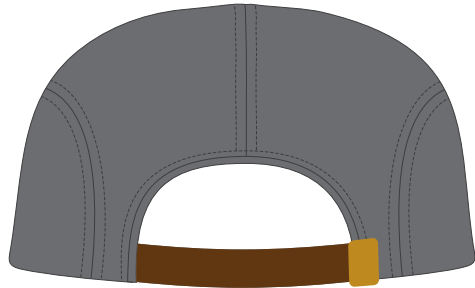

HEADWEAR STYLE:

AVAILABLE COLORS (PAGE 2)

 C24-MW // NAVY
4 PANEL -MELTON WOOL - STRAPBACK

NOTES:

-  STANDARD EMBROIDERY
-  3D FOAM EMBROIDERY
-  EMBROIDERED PATCH
-  SUBLIMATED PATCH
-  MERROWED EDGE
-  FELT APPLIQUE
-  TWILL APPLIQUE
-  LEATHER APPLIQUE
-  RUNNING STITCH
-  TRIFOLD CLIP WOVEN LABEL
-  WOVEN LABEL
-  PVC PATCH (50PCS)
-  SCREEN PRINTED PATCH (100PCS)

THREAD COLORS:

AVAILABLE THREAD COLORS (PAGE 3)

-  BLACK
-  WHITE
-  RED
-  METALLIC GOLD

DESIGNERS:

1. PICK YOUR HAT COLOR (PG.2)
2. SELECT YOUR EMBELISHMENT OPTIONS
3. SELECT YOUR THREAD EMBROIDERY/COLORS (PG. 3)
4. ADD YOUR LOGOS, GRAPHICS & SIZING (VECTOR IS BEST)

C24-MW // 4 PANEL -MELTON WOOL - STRAPBACK // AVAILABLE COLORS

C24-MW // HEATHER GREY
4 PANEL -MELTON WOOL - STRAPBACK

C24-MW // NAVY
4 PANEL -MELTON WOOL - STRAPBACK

C24-MW // BLACK
4 PANEL -MELTON WOOL - STRAPBACK