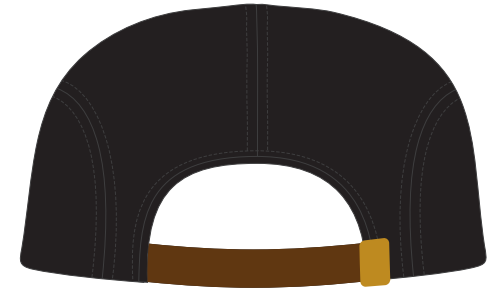

HEADWEAR STYLE:

AVAILABLE COLORS (PAGE 2)

 C24-MW // NAVY
4 PANEL -MELTON WOOL - STRAPBACK

NOTES:

-  STANDARD EMBROIDERY
-  3D FOAM EMBROIDERY
-  EMBROIDERED PATCH
-  SUBLIMATED PATCH
-  MERROWED EDGE
-  FELT APPLIQUE
-  TWILL APPLIQUE
-  LEATHER APPLIQUE
-  RUNNING STITCH
-  TRIFOLD CLIP WOVEN LABEL
-  WOVEN LABEL
-  PVC PATCH (50PCS)
-  SCREEN PRINTED PATCH (100PCS)

THREAD COLORS:

AVAILABLE THREAD COLORS (PAGE 3)

-  BLACK
-  WHITE
-  RED
-  METALLIC GOLD

DESIGNERS:

1. PICK YOUR HAT COLOR (PG.2)
2. SELECT YOUR EMBELISHMENT OPTIONS
3. SELECT YOUR THREAD EMBROIDERY/COLORS (PG. 3)
4. ADD YOUR LOGOS, GRAPHICS & SIZING (VECTOR IS BEST)

C24-MW // 4 PANEL -MELTON WOOL - STRAPBACK // AVAILABLE COLORS

C24-MW // HEATHER GREY
4 PANEL -MELTON WOOL - STRAPBACK

C24-MW // NAVY
4 PANEL -MELTON WOOL - STRAPBACK

C24-MW // BLACK
4 PANEL -MELTON WOOL - STRAPBACK

This color chart is a representation of the embroidery thread colors we offer. The colors shown are as close to the actual thread colors as we can reproduce on a printed page. Actual thread colors may vary on finished caps. Please use the color names listed when specifying embroidery thread colors. **RED TEXT IS CLOSEST PANTONE MATCH**