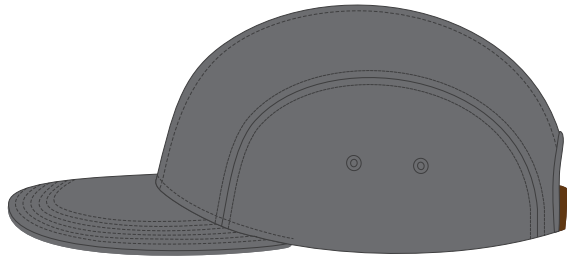

HEADWEAR STYLE:

AVAILABLE COLORS (PAGE 2)

 C24-MW // NAVY
4 PANEL -MELTON WOOL - STRAPBACK

NOTES:

-  STANDARD EMBROIDERY
-  3D FOAM EMBROIDERY
-  EMBROIDERED PATCH
-  SUBLIMATED PATCH
-  MERROWED EDGE
-  FELT APPLIQUE
-  TWILL APPLIQUE
-  LEATHER APPLIQUE
-  RUNNING STITCH
-  TRIFOLD CLIP WOVEN LABEL
-  WOVEN LABEL
-  PVC PATCH (50PCS)
-  SCREEN PRINTED PATCH (100PCS)

THREAD COLORS:

AVAILABLE THREAD COLORS (PAGE 3)

-  BLACK
-  WHITE
-  RED
-  METALLIC GOLD

DESIGNERS:

1. PICK YOUR HAT COLOR (PG.2)
2. SELECT YOUR EMBELISHMENT OPTIONS
3. SELECT YOUR THREAD EMBROIDERY/COLORS (PG. 3)
4. ADD YOUR LOGOS, GRAPHICS & SIZING (VECTOR IS BEST)

C24-MW // 4 PANEL -MELTON WOOL - STRAPBACK // AVAILABLE COLORS

C24-MW // HEATHER GREY
4 PANEL -MELTON WOOL - STRAPBACK

C24-MW // NAVY
4 PANEL -MELTON WOOL - STRAPBACK

C24-MW // BLACK
4 PANEL -MELTON WOOL - STRAPBACK