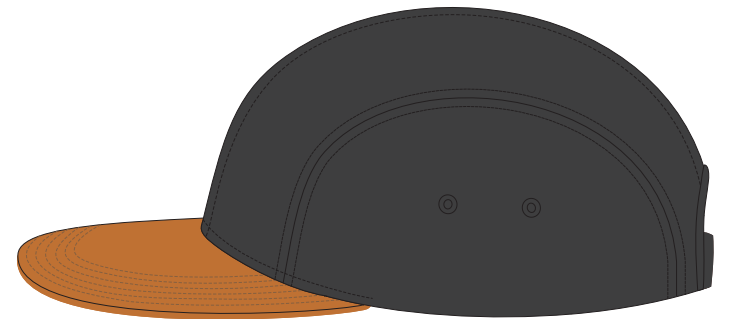

HEADWEAR STYLE:

AVAILABLE COLORS (PAGE 2)

 C24-DS // STEEL/SUEDE BROWN 51
4 PANEL - DOBBY & SUEDE - STRAPBACK

NOTES:

-  STANDARD EMBROIDERY
-  3D FOAM EMBROIDERY
-  EMBROIDERED PATCH
-  SUBLIMATED PATCH
-  MERROWED EDGE
-  FELT APPLIQUE
-  TWILL APPLIQUE
-  LEATHER APPLIQUE
-  RUNNING STITCH
-  TRIFOLD CLIP WOVEN LABEL
-  WOVEN LABEL
-  PVC PATCH (50PCS)
-  SCREEN PRINTED PATCH (100PCS)

THREAD COLORS:

AVAILABLE THREAD COLORS (PAGE 3)

-  BLACK
-  WHITE
-  RED
-  METALLIC GOLD

DESIGNERS:

1. PICK YOUR HAT COLOR (PG.2)
2. SELECT YOUR EMBELISHMENT OPTIONS
3. SELECT YOUR THREAD EMBROIDERY/COLORS (PG. 3)
4. ADD YOUR LOGOS, GRAPHICS & SIZING (VECTOR IS BEST)

C24-DS // 4 PANEL - DOBY & SUEDE // STRAPBACK AVAILABLE COLORS

C24-DS // DEEP SPRUCE/SUEDE BROWN 51
4 PANEL - DOBY & SUEDE - STRAPBACK

C24-DS // STEEL/SUEDE BROWN 51
4 PANEL - DOBY & SUEDE - STRAPBACK

C24-DS // BLACK/SUEDE BROWN 51
4 PANEL - DOBY & SUEDE - STRAPBACK