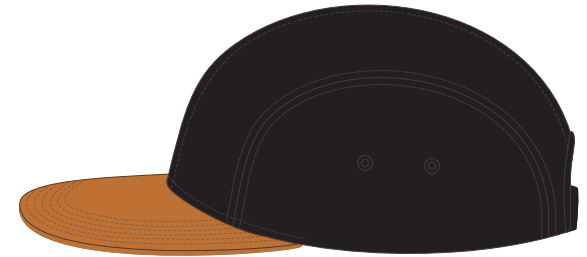

HEADWEAR STYLE:

AVAILABLE COLORS (PAGE 2)

 C24-DS // STEEL/SUEDE BROWN 51
4 PANEL - DOBBY & SUEDE - STRAPBACK

NOTES:

-  STANDARD EMBROIDERY
-  3D FOAM EMBROIDERY
-  EMBROIDERED PATCH
-  SUBLIMATED PATCH
-  MERROWED EDGE
-  FELT APPLIQUE
-  TWILL APPLIQUE
-  LEATHER APPLIQUE
-  RUNNING STITCH
-  TRIFOLD CLIP WOVEN LABEL
-  WOVEN LABEL
-  PVC PATCH (50PCS)
-  SCREEN PRINTED PATCH (100PCS)

THREAD COLORS:

AVAILABLE THREAD COLORS (PAGE 3)

-  BLACK
-  WHITE
-  RED
-  METALLIC GOLD

DESIGNERS:

1. PICK YOUR HAT COLOR (PG.2)
2. SELECT YOUR EMBELISHMENT OPTIONS
3. SELECT YOUR THREAD EMBROIDERY/COLORS (PG. 3)
4. ADD YOUR LOGOS, GRAPHICS & SIZING (VECTOR IS BEST)

C24-DS // 4 PANEL - DOBY & SUEDE // STRAPBACK AVAILABLE COLORS

C24-DS // DEEP SPRUCE/SUEDE BROWN 51
4 PANEL - DOBY & SUEDE - STRAPBACK

C24-DS // STEEL/SUEDE BROWN 51
4 PANEL - DOBY & SUEDE - STRAPBACK

C24-DS // BLACK/SUEDE BROWN 51
4 PANEL - DOBY & SUEDE - STRAPBACK

This color chart is a representation of the embroidery thread colors we offer. The colors shown are as close to the actual thread colors as we can reproduce on a printed page. Actual thread colors may vary on finished caps. Please use the color names listed when specifying embroidery thread colors. **RED TEXT IS CLOSEST PANTONE MATCH**