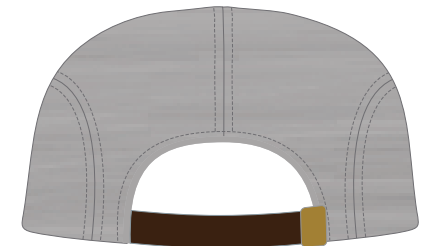

## NOTES:

-  STANDARD EMBROIDERY
-  3D FOAM EMBROIDERY
-  EMBROIDERED PATCH
-  SUBLIMATED PATCH
-  MERROWED EDGE
-  FELT APPLIQUE
-  TWILL APPLIQUE
-  LEATHER APPLIQUE
-  RUNNING STITCH
-  TRIFOLD CLIP WOVEN LABEL
-  WOVEN LABEL
-  PVC PATCH (50PCS)
-  SCREEN PRINTED PATCH (100PCS)

## THREAD COLORS:

AVAILABLE THREAD COLORS (PAGE 3)

-  BLACK
-  WHITE
-  RED
-  METALLIC GOLD

DESIGNERS:

1. PICK YOUR HAT COLOR (PG.2)
2. SELECT YOUR EMBELISHMENT OPTIONS
3. SELECT YOUR THREAD EMBROIDERY/COLORS (PG. 3)
4. ADD YOUR LOGOS, GRAPHICS & SIZING (VECTOR IS BEST)

C19-MW // 5 PANEL - MELTON WOOL // LEATHER STRAPBACK AVAILABLE COLORS

 C19-MW // BROWN  
5 PANEL - MELTON WOOL

 C19-MW // BLACK  
5 PANEL - MELTON WOOL

 C19-MW // HEATHER GREY  
5 PANEL - MELTON WOOL

This color chart is a representation of the embroidery thread colors we offer. The colors shown are as close to the actual thread colors as we can reproduce on a printed page. Actual thread colors may vary on finished caps. Please use the color names listed when specifying embroidery thread colors. **RED TEXT IS CLOSEST PANTONE MATCH**