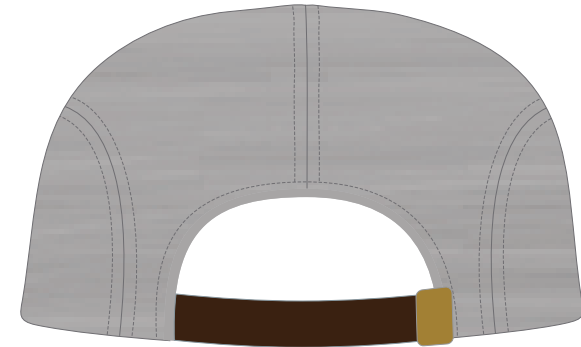

## HEADWEAR STYLE:

AVAILABLE COLORS (PAGE 2)

 C19-MW // HEATHER GREY  
5 PANEL - MELTON WOOL

## NOTES:

-  STANDARD EMBROIDERY
-  3D FOAM EMBROIDERY
-  EMBROIDERED PATCH
-  SUBLIMATED PATCH
-  MERROWED EDGE
-  FELT APPLIQUE
-  TWILL APPLIQUE
-  LEATHER APPLIQUE
-  RUNNING STITCH
-  TRIFOLD CLIP WOVEN LABEL
-  WOVEN LABEL
-  PVC PATCH (50PCS)
-  SCREEN PRINTED PATCH (100PCS)

## THREAD COLORS:

AVAILABLE THREAD COLORS (PAGE 3)

-  BLACK
-  WHITE
-  RED
-  METALLIC GOLD

DESIGNERS:

1. PICK YOUR HAT COLOR (PG.2)
2. SELECT YOUR EMBELISHMENT OPTIONS
3. SELECT YOUR THREAD EMBROIDERY/COLORS (PG. 3)
4. ADD YOUR LOGOS, GRAPHICS & SIZING (VECTOR IS BEST)

C19-MW // 5 PANEL - MELTON WOOL // LEATHER STRAPBACK AVAILABLE COLORS

 C19-MW // BROWN  
5 PANEL - MELTON WOOL

 C19-MW // BLACK  
5 PANEL - MELTON WOOL

 C19-MW // HEATHER GREY  
5 PANEL - MELTON WOOL

This color chart is a representation of the embroidery thread colors we offer. The colors shown are as close to the actual thread colors as we can reproduce on a printed page. Actual thread colors may vary on finished caps. Please use the color names listed when specifying embroidery thread colors. **RED TEXT IS CLOSEST PANTONE MATCH**