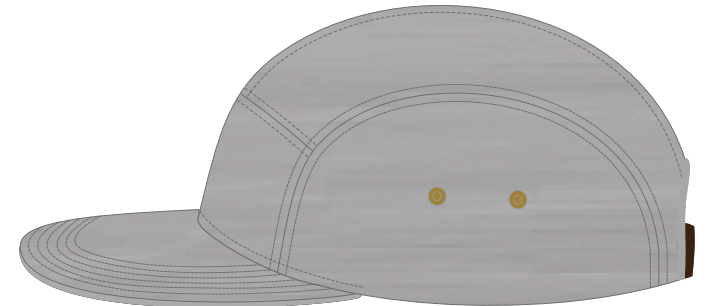

## HEADWEAR STYLE:

AVAILABLE COLORS (PAGE 2)

 C19-MW // HEATHER GREY  
5 PANEL - MELTON WOOL

## NOTES:

-  STANDARD EMBROIDERY
-  3D FOAM EMBROIDERY
-  EMBROIDERED PATCH
-  SUBLIMATED PATCH
-  MERROWED EDGE
-  FELT APPLIQUE
-  TWILL APPLIQUE
-  LEATHER APPLIQUE
-  RUNNING STITCH
-  TRIFOLD CLIP WOVEN LABEL
-  WOVEN LABEL
-  PVC PATCH (50PCS)
-  SCREEN PRINTED PATCH (100PCS)

## THREAD COLORS:

AVAILABLE THREAD COLORS (PAGE 3)

-  BLACK
-  WHITE
-  RED
-  METALLIC GOLD

DESIGNERS:

1. PICK YOUR HAT COLOR (PG.2)
2. SELECT YOUR EMBELISHMENT OPTIONS
3. SELECT YOUR THREAD EMBROIDERY/COLORS (PG. 3)
4. ADD YOUR LOGOS, GRAPHICS & SIZING (VECTOR IS BEST)

C19-MW // 5 PANEL - MELTON WOOL // LEATHER STRAPBACK AVAILABLE COLORS

 C19-MW // BROWN  
5 PANEL - MELTON WOOL

 C19-MW // BLACK  
5 PANEL - MELTON WOOL

 C19-MW // HEATHER GREY  
5 PANEL - MELTON WOOL

This color chart is a representation of the embroidery thread colors we offer. The colors shown are as close to the actual thread colors as we can reproduce on a printed page. Actual thread colors may vary on finished caps. Please use the color names listed when specifying embroidery thread colors. **RED TEXT IS CLOSEST PANTONE MATCH**