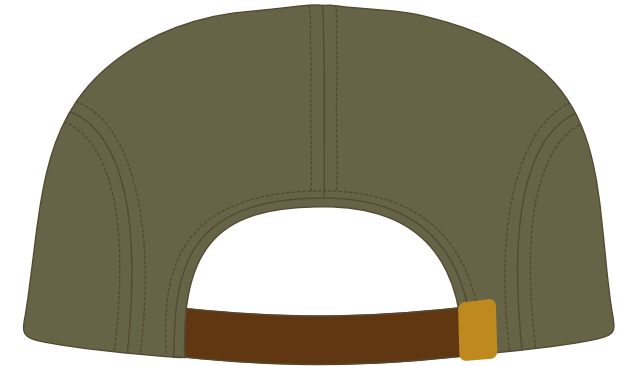

HEADWEAR STYLE:

AVAILABLE COLORS (PAGE 2)

 C19-MW // OLIVE 1
5 PANEL - MELTON WOOL
// STRAPBACK

NOTES:

-  STANDARD EMBROIDERY
-  3D FOAM EMBROIDERY
-  EMBROIDERED PATCH
-  SUBLIMATED PATCH
-  MERROWED EDGE
-  FELT APPLIQUE
-  TWILL APPLIQUE
-  LEATHER APPLIQUE
-  RUNNING STITCH
-  TRIFOLD CLIP WOVEN LABEL
-  WOVEN LABEL
-  PVC PATCH (50PCS)
-  SCREEN PRINTED PATCH (100PCS)

THREAD COLORS:

AVAILABLE THREAD COLORS (PAGE 3)

-  BLACK
-  WHITE
-  RED
-  METALLIC GOLD

DESIGNERS:

1. PICK YOUR HAT COLOR (PG.2)
2. SELECT YOUR EMBELISHMENT OPTIONS
3. SELECT YOUR THREAD EMBROIDERY/COLORS (PG. 3)
4. ADD YOUR LOGOS, GRAPHICS & SIZING (VECTOR IS BEST)

C19-MW // 5 PANEL - MELTON WOOLL // LEATHER STRAPBACK AVAILABLE COLORS

C19-MW // HEATHER BLACK
5 PANEL - MELTON WOOL
// STRAPBACK

C19-MW // OATMEAL HEATHER
5 PANEL - MELTON WOOL
// STRAPBACK

C19-MW // HEATHER GREY 1
5 PANEL - MELTON WOOL
// STRAPBACK