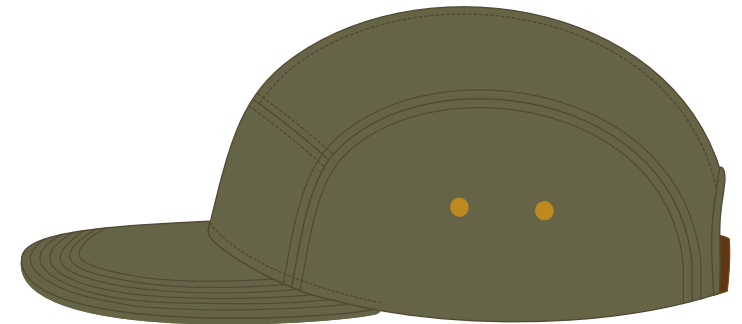

HEADWEAR STYLE:

AVAILABLE COLORS (PAGE 2)

 C19-MW // OLIVE 1
5 PANEL - MELTON WOOL
// STRAPBACK

NOTES:

-  STANDARD EMBROIDERY
-  3D FOAM EMBROIDERY
-  EMBROIDERED PATCH
-  SUBLIMATED PATCH
-  MERROWED EDGE
-  FELT APPLIQUE
-  TWILL APPLIQUE
-  LEATHER APPLIQUE
-  RUNNING STITCH
-  TRIFOLD CLIP WOVEN LABEL
-  WOVEN LABEL
-  PVC PATCH (50PCS)
-  SCREEN PRINTED PATCH (100PCS)

THREAD COLORS:

AVAILABLE THREAD COLORS (PAGE 3)

-  BLACK
-  WHITE
-  RED
-  METALLIC GOLD

DESIGNERS:

1. PICK YOUR HAT COLOR (PG.2)
2. SELECT YOUR EMBELISHMENT OPTIONS
3. SELECT YOUR THREAD EMBROIDERY/COLORS (PG. 3)
4. ADD YOUR LOGOS, GRAPHICS & SIZING (VECTOR IS BEST)

C19-MW // 5 PANEL - MELTON WOOLL // LEATHER STRAPBACK AVAILABLE COLORS

C19-MW // HEATHER BLACK
5 PANEL - MELTON WOOL
// STRAPBACK

C19-MW // OATMEAL HEATHER
5 PANEL - MELTON WOOL
// STRAPBACK

C19-MW // HEATHER GREY 1
5 PANEL - MELTON WOOL
// STRAPBACK