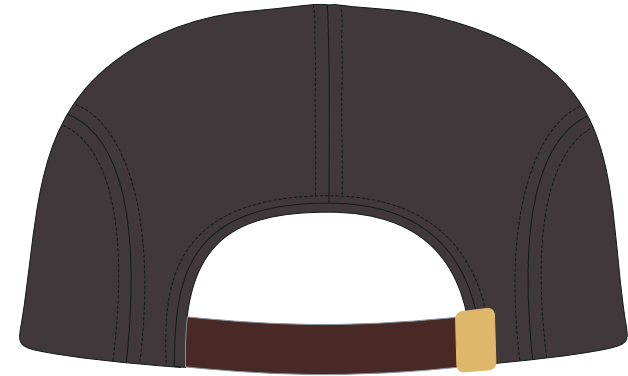

HEADWEAR STYLE:

AVAILABLE COLORS (PAGE 2)

 C19-H // SLATE
5 PANEL - HERRINGBONE

NOTES:

-  STANDARD EMBROIDERY
-  3D FOAM EMBROIDERY
-  EMBROIDERED PATCH
-  SUBLIMATED PATCH
-  MERROWED EDGE
-  FELT APPLIQUE
-  TWILL APPLIQUE
-  LEATHER APPLIQUE
-  RUNNING STITCH
-  TRIFOLD CLIP WOVEN LABEL
-  WOVEN LABEL
-  PVC PATCH (50PCS)
-  SCREEN PRINTED PATCH (100PCS)

THREAD COLORS:

AVAILABLE THREAD COLORS (PAGE 3)

-  BLACK
-  WHITE
-  RED
-  METALLIC GOLD

DESIGNERS:

1. PICK YOUR HAT COLOR (PG.2)
2. SELECT YOUR EMBELISHMENT OPTIONS
3. SELECT YOUR THREAD EMBROIDERY/COLORS (PG. 3)
4. ADD YOUR LOGOS, GRAPHICS & SIZING (VECTOR IS BEST)

C19-H // 5 PANEL - HERRINGBONE // LEATHER STRAPBACK AVAILABLE COLORS

 C19-H // BLACK
5 PANEL - HERRINGBONE

 C19-H // GREY
5 PANEL - HERRINGBONE

 C19-H // SLATE
5 PANEL - HERRINGBONE

This color chart is a representation of the embroidery thread colors we offer. The colors shown are as close to the actual thread colors as we can reproduce on a printed page. Actual thread colors may vary on finished caps. Please use the color names listed when specifying embroidery thread colors. **RED TEXT IS CLOSEST PANTONE MATCH**