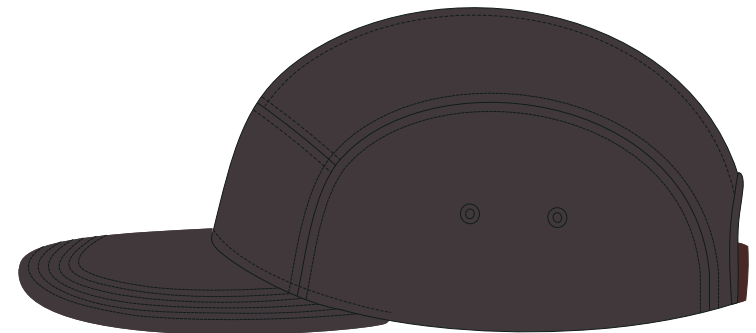

HEADWEAR STYLE:

AVAILABLE COLORS (PAGE 2)

 C19-H // SLATE
5 PANEL - HERRINGBONE

NOTES:

-  STANDARD EMBROIDERY
-  3D FOAM EMBROIDERY
-  EMBROIDERED PATCH
-  SUBLIMATED PATCH
-  MERROWED EDGE
-  FELT APPLIQUE
-  TWILL APPLIQUE
-  LEATHER APPLIQUE
-  RUNNING STITCH
-  TRIFOLD CLIP WOVEN LABEL
-  WOVEN LABEL
-  PVC PATCH (50PCS)
-  SCREEN PRINTED PATCH (100PCS)

THREAD COLORS:

AVAILABLE THREAD COLORS (PAGE 3)

-  BLACK
-  WHITE
-  RED
-  METALLIC GOLD

DESIGNERS:

1. PICK YOUR HAT COLOR (PG.2)
2. SELECT YOUR EMBELISHMENT OPTIONS
3. SELECT YOUR THREAD EMBROIDERY/COLORS (PG. 3)
4. ADD YOUR LOGOS, GRAPHICS & SIZING (VECTOR IS BEST)

C19-H // 5 PANEL - HERRINGBONE // LEATHER STRAPBACK AVAILABLE COLORS

 C19-H // BLACK
5 PANEL - HERRINGBONE

 C19-H // GREY
5 PANEL - HERRINGBONE

 C19-H // SLATE
5 PANEL - HERRINGBONE

This color chart is a representation of the embroidery thread colors we offer. The colors shown are as close to the actual thread colors as we can reproduce on a printed page. Actual thread colors may vary on finished caps. Please use the color names listed when specifying embroidery thread colors. **RED TEXT IS CLOSEST PANTONE MATCH**