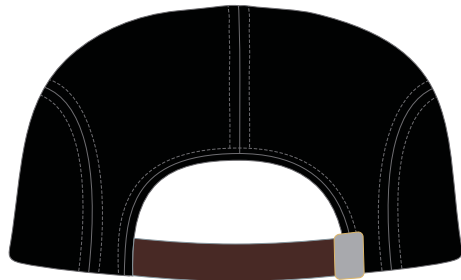

HEADWEAR STYLE:

AVAILABLE COLORS (PAGE 2)

 C19-H // SLATE
5 PANEL - HERRINGBONE

NOTES:

-  STANDARD EMBROIDERY
-  3D FOAM EMBROIDERY
-  EMBROIDERED PATCH
-  SUBLIMATED PATCH
-  MERROWED EDGE
-  FELT APPLIQUE
-  TWILL APPLIQUE
-  LEATHER APPLIQUE
-  RUNNING STITCH
-  TRIFOLD CLIP WOVEN LABEL
-  WOVEN LABEL
-  PVC PATCH (50PCS)
-  SCREEN PRINTED PATCH (100PCS)

THREAD COLORS:

AVAILABLE THREAD COLORS (PAGE 3)

-  BLACK
-  WHITE
-  RED
-  METALLIC GOLD

DESIGNERS:

1. PICK YOUR HAT COLOR (PG.2)
2. SELECT YOUR EMBELISHMENT OPTIONS
3. SELECT YOUR THREAD EMBROIDERY/COLORS (PG. 3)
4. ADD YOUR LOGOS, GRAPHICS & SIZING (VECTOR IS BEST)

C19-H // 5 PANEL - HERRINGBONE // LEATHER STRAPBACK AVAILABLE COLORS

 C19-H // BLACK
5 PANEL - HERRINGBONE

 C19-H // GREY
5 PANEL - HERRINGBONE

 C19-H // SLATE
5 PANEL - HERRINGBONE

This color chart is a representation of the embroidery thread colors we offer. The colors shown are as close to the actual thread colors as we can reproduce on a printed page. Actual thread colors may vary on finished caps. Please use the color names listed when specifying embroidery thread colors. **RED TEXT IS CLOSEST PANTONE MATCH**