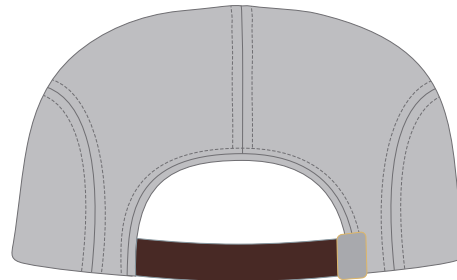

HEADWEAR STYLE:

AVAILABLE COLORS (PAGE 2)

 C19-H // SLATE
5 PANEL - HERRINGBONE

NOTES:

-  STANDARD EMBROIDERY
-  3D FOAM EMBROIDERY
-  EMBROIDERED PATCH
-  SUBLIMATED PATCH
-  MERROWED EDGE
-  FELT APPLIQUE
-  TWILL APPLIQUE
-  LEATHER APPLIQUE
-  RUNNING STITCH
-  TRIFOLD CLIP WOVEN LABEL
-  WOVEN LABEL
-  PVC PATCH (50PCS)
-  SCREEN PRINTED PATCH (100PCS)

THREAD COLORS:

AVAILABLE THREAD COLORS (PAGE 3)

-  BLACK
-  WHITE
-  RED
-  METALLIC GOLD

DESIGNERS:

1. PICK YOUR HAT COLOR (PG.2)
2. SELECT YOUR EMBELISHMENT OPTIONS
3. SELECT YOUR THREAD EMBROIDERY/COLORS (PG. 3)
4. ADD YOUR LOGOS, GRAPHICS & SIZING (VECTOR IS BEST)

C19-H // 5 PANEL - HERRINGBONE // LEATHER STRAPBACK AVAILABLE COLORS

 C19-H // BLACK
5 PANEL - HERRINGBONE

 C19-H // GREY
5 PANEL - HERRINGBONE

 C19-H // SLATE
5 PANEL - HERRINGBONE

This color chart is a representation of the embroidery thread colors we offer. The colors shown are as close to the actual thread colors as we can reproduce on a printed page. Actual thread colors may vary on finished caps. Please use the color names listed when specifying embroidery thread colors. **RED TEXT IS CLOSEST PANTONE MATCH**