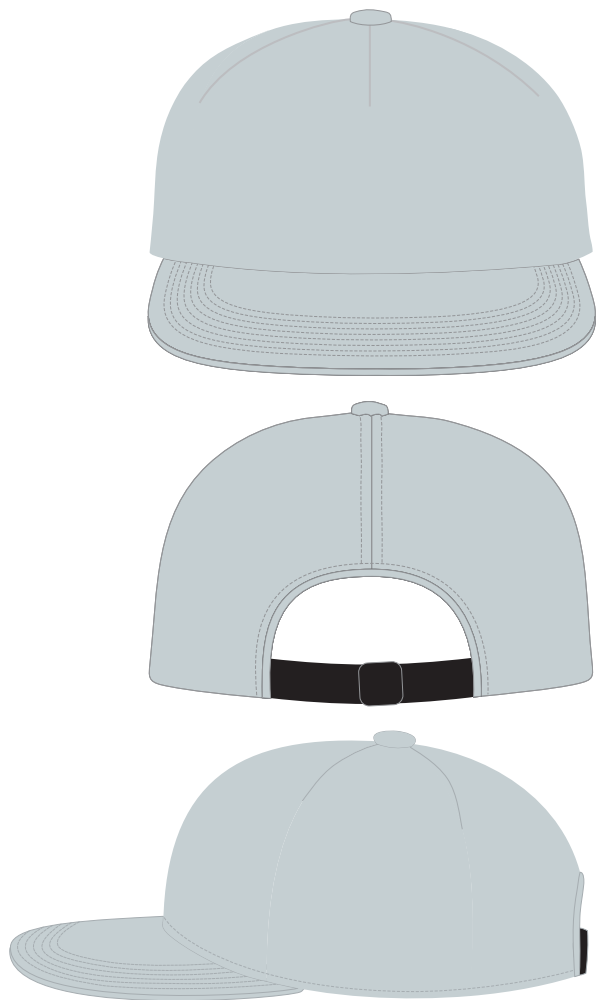

HEADWEAR STYLE:

AVAILABLE COLORS (PAGE 2)

 C11-CHM // GREY CHAMBREY
ONE PANEL -CHAMBREY // STRAPBACK

NOTES:

-  STANDARD EMBROIDERY
-  3D FOAM EMBROIDERY
-  EMBROIDERED PATCH
-  SUBLIMATED PATCH
-  MERROWED EDGE
-  FELT APPLIQUE
-  TWILL APPLIQUE
-  LEATHER APPLIQUE
-  RUNNING STITCH
-  TRIFOLD CLIP WOVEN LABEL
-  WOVEN LABEL
-  PVC PATCH (50PCS)
-  SCREEN PRINTED PATCH (100PCS)

THREAD COLORS:

AVAILABLE THREAD COLORS (PAGE 3)

-  BLACK
-  WHITE
-  RED
-  METALLIC GOLD

DESIGNERS:

1. PICK YOUR HAT COLOR (PG.2)
2. SELECT YOUR EMBELISHMENT OPTIONS
3. SELECT YOUR THREAD EMBROIDERY/COLORS (PG. 3)
4. ADD YOUR LOGOS, GRAPHICS & SIZING (VECTOR IS BEST)

C11-CHM // ONE PANEL - CHAMBREY // STRAPBACK

C11-CHM // GREY CHAMBREY
ONE PANEL -CHAMBREY // STRAPBACK

C11-CHM // BLACK
ONE PANEL -CHAMBREY // STRAPBACK

This color chart is a representation of the embroidery thread colors we offer. The colors shown are as close to the actual thread colors as we can reproduce on a printed page. Actual thread colors may vary on finished caps. Please use the color names listed when specifying embroidery thread colors. **RED TEXT IS CLOSEST PANTONE MATCH**