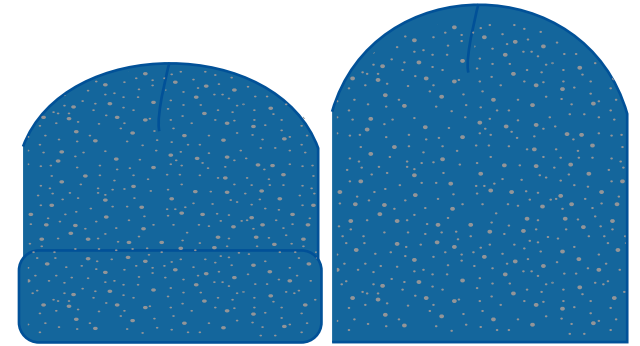

HEADWEAR STYLE:

AVAILABLE COLORS (PAGE 2 & 3)

 C09-A // HEATHER BLUE
HEATHER BEANIE

NOTES:

-  STANDARD EMBROIDERY
-  3D FOAM EMBROIDERY
-  EMBROIDERED PATCH
-  SUBLIMATED PATCH
-  MERROWED EDGE
-  FELT APPLIQUE
-  TWILL APPLIQUE
-  LEATHER APPLIQUE
-  RUNNING STITCH
-  TRIFOLD CLIP WOVEN LABEL
-  WOVEN LABEL
-  PVC PATCH (50PCS)
-  SCREEN PRINTED PATCH (100PCS)

THREAD COLORS:

AVAILABLE THREAD COLORS (PAGE 3)

-  BLACK
-  WHITE
-  RED
-  METALLIC GOLD

DESIGNERS:

1. PICK YOUR HAT COLOR (PG.2)
2. SELECT YOUR EMBELISHMENT OPTIONS
3. SELECT YOUR THREAD EMBROIDERY/COLORS (PG. 3)
4. ADD YOUR LOGOS, GRAPHICS & SIZING (VECTOR IS BEST)

C09-A // HEATHER BEANIE AVAILABLE COLORS

C09-A // HEATHER BLACK
HEATHER BEANIE

C09-A // HEATHER GREEN
HEATHER BEANIE

C09-A // HEATHER BLUE
HEATHER BEANIE

C09-A // HEATHER RED
HEATHER BEANIE

C09-A // HEATHER PURPLE
HEATHER BEANIE

This color chart is a representation of the embroidery thread colors we offer. The colors shown are as close to the actual thread colors as we can reproduce on a printed page. Actual thread colors may vary on finished caps. Please use the color names listed when specifying embroidery thread colors. **RED TEXT IS CLOSEST PANTONE MATCH**