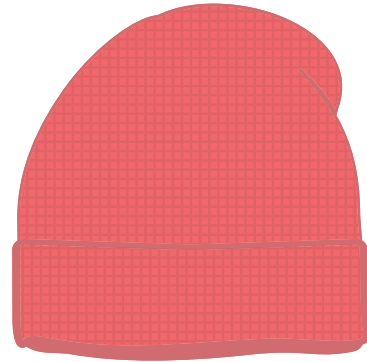

C05-A // CORAL
WAFFLE KNIT BEANIE