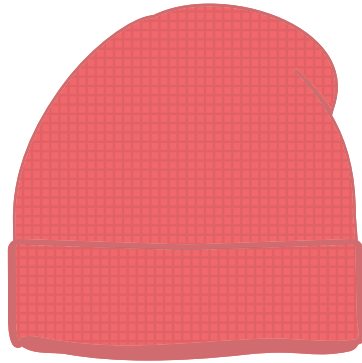

## HEADWEAR STYLE:

AVAILABLE COLORS (PAGE 2)

 C05-A // HEATHER CHARCOAL  
WAFFLE KNIT BEANIE

## NOTES:

-  STANDARD EMBROIDERY
-  3D FOAM EMBROIDERY
-  EMBROIDERED PATCH
-  SUBLIMATED PATCH
-  MERROWED EDGE
-  FELT APPLIQUE
-  TWILL APPLIQUE
-  LEATHER APPLIQUE
-  RUNNING STITCH
-  TRIFOLD CLIP WOVEN LABEL
-  WOVEN LABEL
-  PVC PATCH (50PCS)
-  SCREEN PRINTED PATCH (100PCS)

## THREAD COLORS:

AVAILABLE THREAD COLORS (PAGE 3)

-  BLACK
-  WHITE
-  RED
-  METALLIC GOLD

DESIGNERS:

1. PICK YOUR HAT COLOR (PG.2)
2. SELECT YOUR EMBELISHMENT OPTIONS
3. SELECT YOUR THREAD EMBROIDERY/COLORS (PG. 3)
4. ADD YOUR LOGOS, GRAPHICS & SIZING (VECTOR IS BEST)

C05-A // WAFFLE KNIT BEANIE AVAILABLE COLORS:

C05-A // BURGUNDY  
WAFFLE KNIT BEANIE

C05-A // HEATHER CHARCOAL  
WAFFLE KNIT BEANIE

C05-A // CORAL  
WAFFLE KNIT BEANIE

C05-A // WHEAT  
WAFFLE KNIT BEANIE

C05-A // BLACK  
WAFFLE KNIT BEANIE