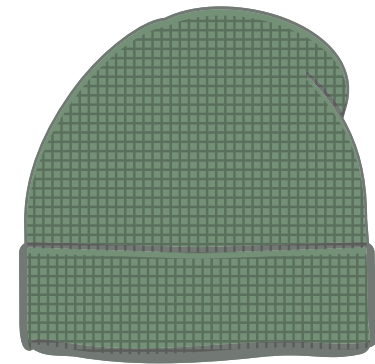

## THREAD COLORS:

AVAILABLE THREAD COLORS (PAGE 3)

-  BLACK
-  WHITE
-  RED
-  METALLIC GOLD

DESIGNERS:

1. PICK YOUR HAT COLOR (PG.2)
2. SELECT YOUR EMBELISHMENT OPTIONS
3. SELECT YOUR THREAD EMBROIDERY/COLORS (PG. 3)
4. ADD YOUR LOGOS, GRAPHICS & SIZING (VECTOR IS BEST)

C05-A // WAFFLE KNIT BEANIE AVAILABLE COLORS:

C05-A // BURGUNDY  
WAFFLE KNIT BEANIE

C05-A // HEATHER CHARCOAL  
WAFFLE KNIT BEANIE

C05-A // CORAL  
WAFFLE KNIT BEANIE

C05-A // WHEAT  
WAFFLE KNIT BEANIE

C05-A // BLACK  
WAFFLE KNIT BEANIE

C05-A // RUST  
WAFFLE KNIT BEANIE

C05-A // BIRCH  
WAFFLE KNIT BEANIE

C05-A // HEATHER GREY  
WAFFLE KNIT BEANIE

C05-A // NAVY  
WAFFLE KNIT BEANIE

C05-A // SAGE  
WAFFLE KNIT BEANIE

C05-A // WAFFLE KNIT BEANIE AVAILABLE COLORS:

C05-A // MILITARY OLIVE  
WAFFLE KNIT BEANIE

C05-A // BLAZE ORANGE  
WAFFLE KNIT BEANIE

C05-A // LILAC  
WAFFLE KNIT BEANIE

C05-A // FORREST GREEN  
WAFFLE KNIT BEANIE

This color chart is a representation of the embroidery thread colors we offer. The colors shown are as close to the actual thread colors as we can reproduce on a printed page. Actual thread colors may vary on finished caps. Please use the color names listed when specifying embroidery thread colors. **RED TEXT IS CLOSEST PANTONE MATCH**